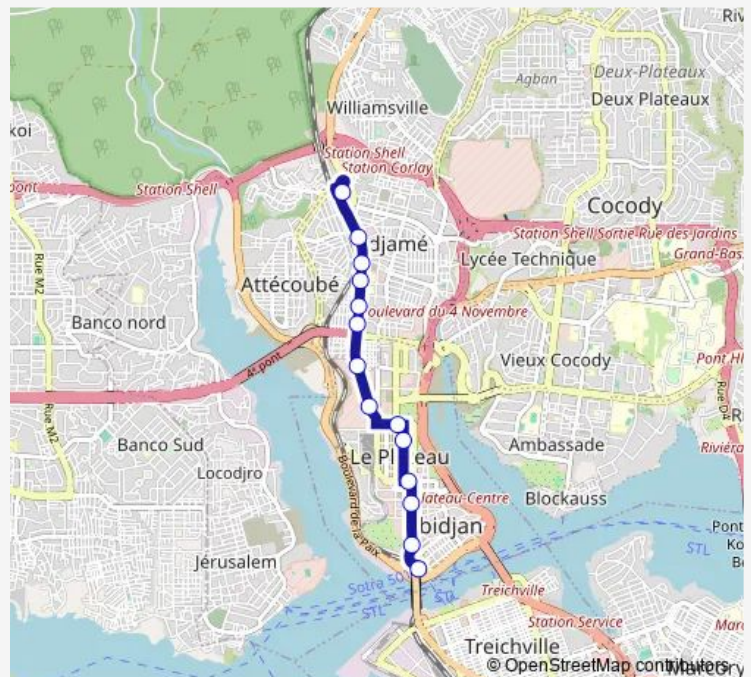

Wednesday 06:00

Thursday 06:00

Friday 06:00

Saturday 06:00

Sunday 06:00

Route info

Direction: Gare Nord

Stops: 14

Trip Duration: 0 hour 34 min

10 — Gare Nord ↔ Gare Sud

Direction

Gare Sud — Gare Nord

14 stops

[Open route schedule](#)

Gare Sud

Cash Center Plateau

Wednesday 06:00

Thursday 06:00

Friday 06:00

Saturday 06:00

Sunday 06:00

Route info

Direction: Gare Sud

Stops: 14