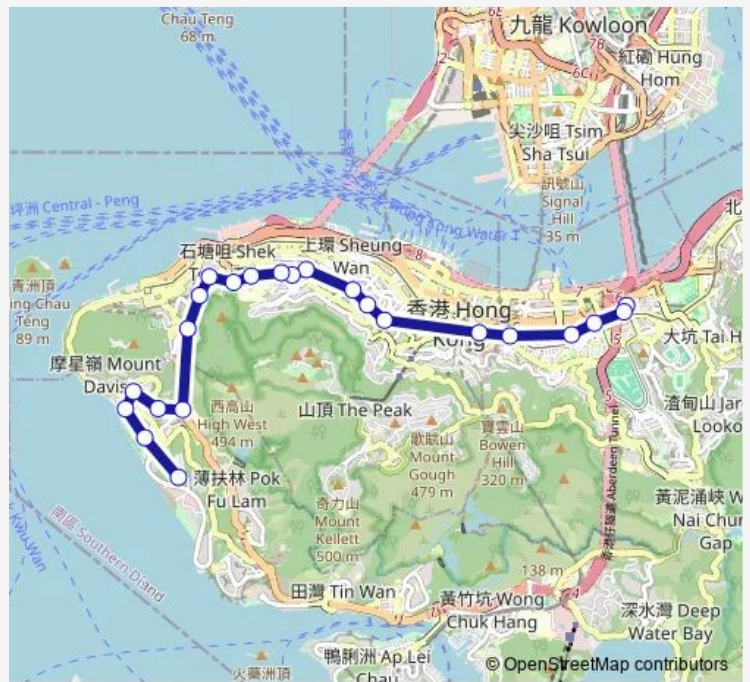

# Bus 10 Causeway BAY (Jaffe Road) - Cyberport Public Transport Interchange

[Go to website](#)

**Direction**  
**JAFFE ROAD, NEAR SIU ON PLAZA — CYBERPORT BUS TERMINUS**

23 stops

[Open route schedule](#)

- JAFFE ROAD, NEAR SIU ON PLAZA
- LOCKHART ROAD, NEAR COMO COMO
- LOCKHART ROAD, HOUSE NO. 338
- HENNESSY ROAD, NEAR THE HENNESSY
- HENNESSY ROAD, NEAR WING CHEONG BUILDING
- Queensway, Outside Pacific Place
- CARITAS CENTRE, CAINE ROAD
- CAINE ROAD, SHELLY STREET
- SHING WONG STREET, CAINE ROAD|CAINE ROAD, NEAR ON FUNG BUILDING
- EUSTON COURT, BONHAM ROAD
- BONHAM ROAD, EASTERN STREET
- BONHAM ROAD, NEAR GOLDEN PHOENIX COURT
- BONHAM ROAD, EAST GATE OF THE UNIVERSITY OF HONG KONG
- POK FU LAM Road, West Gate OF THE University OF Hong Kong
- POK FU LAM Road, Opposite THE Belcher'S
- POKFULAM ROAD NEAR POKFIELD ROAD
- POKFULAM ROAD NEAR MOUNT DAVIS ROAD
- QUEEN MARY HOSPITAL, POK FU LAM ROAD|QUEEN MARY HOSPITAL

**Route info**

Direction: JAFFE ROAD, NEAR SIU ON PLAZA

Stops: 23

Trip Duration: 0 hour 28 min

■ 10 — Causeway BAY (Jaffe Road) - Cyberport Public Transport Interchange **BusMaps**

BISNEY ROAD, NEAR BISNEY COVE

Sandy BAY Road|Sandy BAY Road, THE Duchess OF  
Kent Children'S Hospital

SHA WAN DRIVE, OUTSIDE MACLEHOSE MEDICAL  
REHABILITATION CENTRE

SHA WAN DRIVE, NEAR TAM GARDENS BLOCK 5

CYBERPORT BUS TERMINUS

## Direction

CYBERPORT BUS TERMINUS — JAFFE ROAD, NEAR SIU ON PLAZA

23 stops

[Open route schedule](#)

CYBERPORT BUS TERMINUS

SHA WAN DRIVE, NEAR UNIVERSITY OF HONG KONG STANLEY HO SPORTS CENTRE

SHA WAN Drive, Opposite Macle hose Medical Rehabilitation Centre