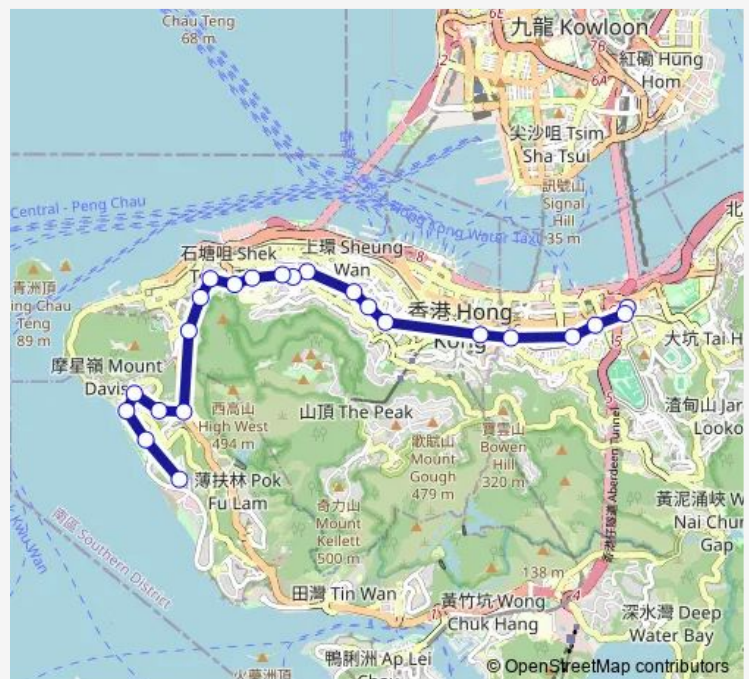

Route schedule

Jaffe Road, Near SIU ON Plaza — Cyberport BUS Terminus

Monday 06:25-18:50

Tuesday 06:25-18:50

Wednesday 06:25-18:50

Thursday 06:25-18:50

Friday 06:25-18:50

Saturday 08:00-18:00

Sunday 08:00-18:00

Route info

Direction: Jaffe Road, Near SIU ON Plaza

Stops: 23

Trip Duration: 0 hour 28 min

■ 10 — Causeway BAY (Jaffe Road) - Cyberport Public Transport Interchange

Bisney Road, Near Bisney Cove

Sandy BAY Road|Sandy BAY Road, THE Duchess OF
Kent Children'S Hospital

SHA WAN Drive, Outside Maclehose Medical Rehabilita-
tion Centre

SHA WAN Drive, Near TAM Gardens Block 5

Cyberport BUS Terminus

Direction

Friday 07:00-19:00

Saturday 08:40-18:40

Sunday 08:40-18:40

Route info

Direction: Cyberport BUS Terminus

Stops: 23

Trip Duration: 0 hour 28 min

Lockhart Road, Near Causeway BAY Plaza 2