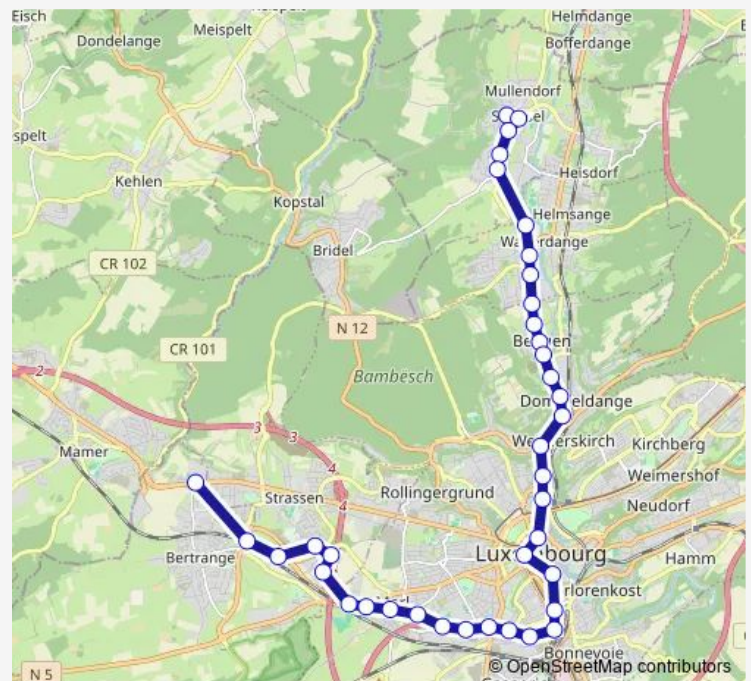

Henri Heymanns Quai 2

Émile Metz Quai 2

Echer Klinick Quai 2

Echer Plaz Quai 3

Octroi Quai 2

Crispinus Quai 2

Badanstalt Quai 2

Hamilius Quai 2

### Route schedule

Steinsel, Buergaass Quai 1 — Bertrange, Belle Étoile Quai 2

Monday 04:51-21:21

Tuesday 04:51-21:21

Wednesday 04:51-21:21

Thursday 04:51-21:21

Friday 04:51-21:21

Saturday 05:53-21:21

### Route info

Direction: Steinsel, Buergaass Quai 1

Stops: 38

Trip Duration: 0 hour 56 min

10

Al Avenue Quai 2

Gare Centrale Quai 2

Fonderie Quai 2