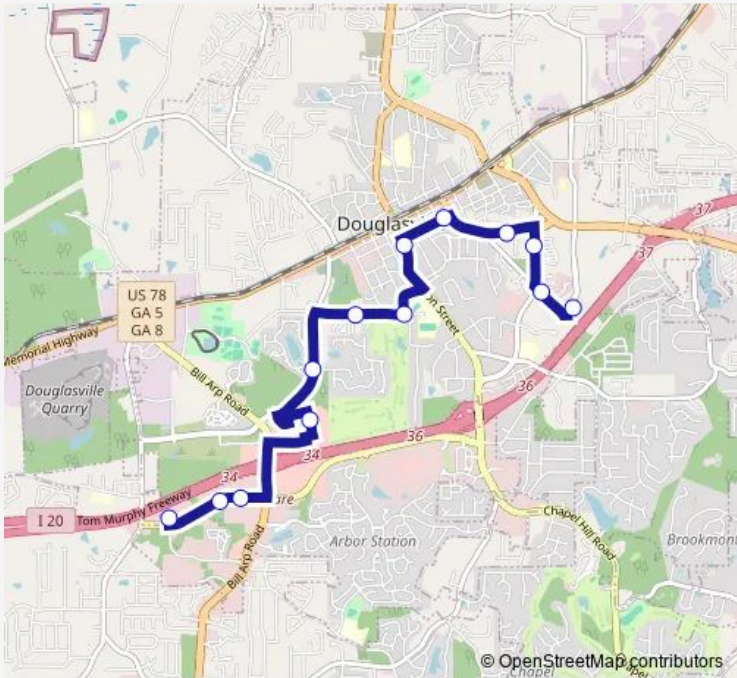

Bus 10 Rev 10 - inbound

[Go to website](#)

Direction
 West Douglas P & R — Connect Douglas Mmtc
 13 stops
[Open route schedule](#)

- West Douglas P & R
- Douglas Blvd @ Caduceus Ib
- Douglas Blvd @ Home Depot
- Concourse Pkwy @ Walmart
- Rose Ave @ Fairways Dr
- Douglas County Public Library
- Selman Dr @ Selman Ave
- Campbellton @ Spring St
- Spring St @ Fairburn Rd
- Fairburn Rd @ Tag & Title Office
- Hospital Dr @ Kroger
- Dorris @ Courthouse Ib
- Connect Douglas Mmtc

Route schedule
 West Douglas P & R — Connect Douglas Mmtc

Monday	06:30-19:29
Tuesday	06:30-19:29
Wednesday	06:30-19:29
Thursday	06:30-19:29
Friday	06:30-19:29
Saturday	07:30-19:30
Sunday	—

Route info
 Direction: West Douglas P & R
 Stops: 13
 Trip Duration: 0 hour 25 min

Direction

Connect Douglas Mmtc — West Douglas P & R

13 stops

[Open route schedule](#)

Connect Douglas Mmtc

Courthouse Ob

Hospital Dr @ Kroger

Fairburn Rd @ Tag & Title Office

West Douglas P & R

Route schedule

Connect Douglas Mmtc — West Douglas P & R

Monday	06:00-19:00
Tuesday	06:00-19:00
Wednesday	06:00-19:00
Thursday	06:00-19:00
Friday	06:00-19:00
Saturday	07:00-19:00
Sunday	—