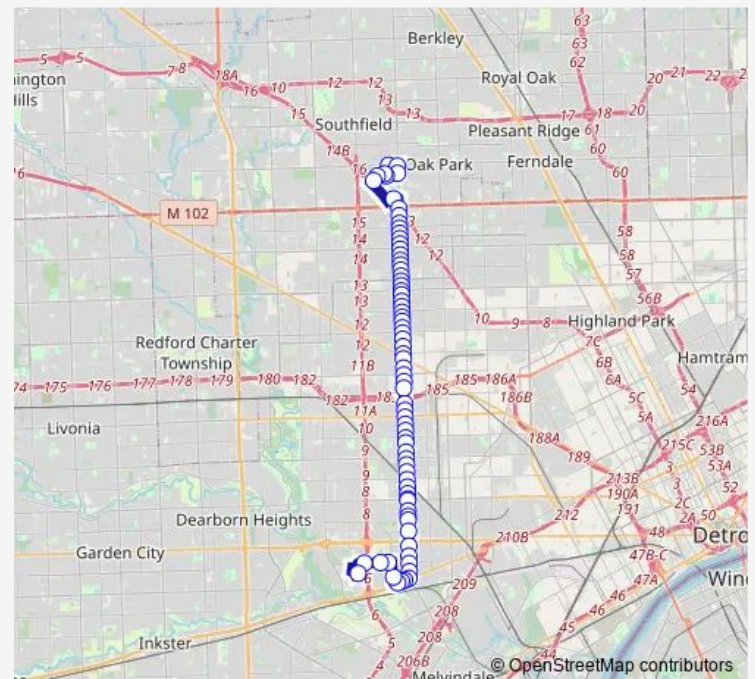

Bus 10 Greenfield

[Go to website](#)

Direction

9 Mile @ Providence Hospital — Fairlane Town Center

73 stops

[Open route schedule](#)

9 Mile @ Providence Hospital

Greenfield & 9 Mile

Greenfield & Pickford

Greenfield & Curtis

Greenfield & Thatcher

Route schedule

9 Mile @ Providence Hospital — Fairlane Town Center

Monday 03:00-02:00⁺¹

Tuesday 03:00-02:00⁺¹

Wednesday 03:00-02:00⁺¹

Thursday 03:00-02:00⁺¹

Friday 03:00-02:00⁺¹

Saturday 03:00-02:00⁺¹

Sunday 03:00-02:00⁺¹

Route info

Direction: 9 Mile @ Providence Hospital

Stops: 73

Trip Duration: 0 hour 52 min

Route info

Direction: Fairlane Town Center

Stops: 65

Trip Duration: 0 hour 53 min

Greenfield & Elmira

Greenfield & Plymouth

Greenfield & Wadsworth

Greenfield & Castleton