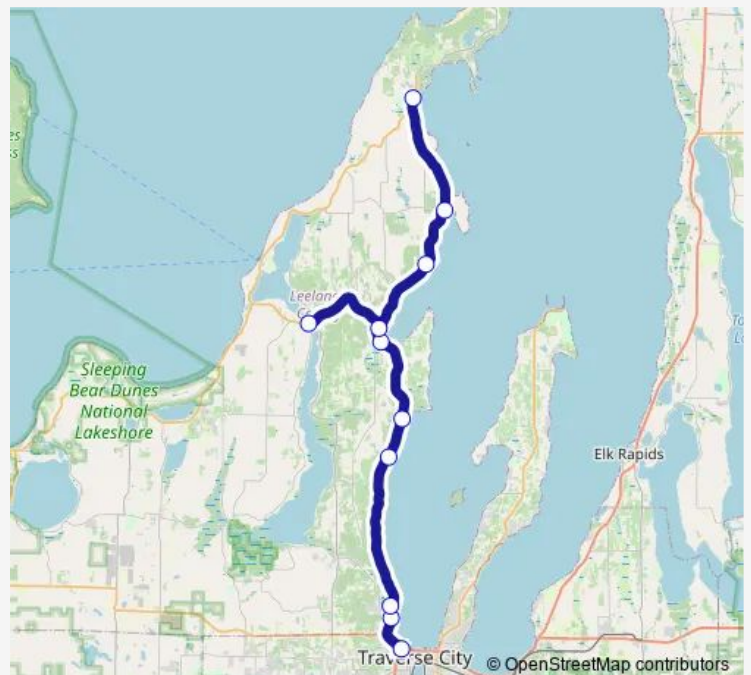

Children's Museum / Discovery Center (outbound to Suttons Bay)

Cherry Bend Rd @ Leelanau Studios

M-22 @ Shady Lane Market

M-22 @ Fort Road (Outbound)

Hop Lot Brewing Company (outbound)

Front St @ Suttons Bay Library

Lake Leelanau at NJ Grocery (LI)

Leelanau Montessori

Ki-Dah-Keh Mi-Kun

Leelanau Sands Casino

Omena Post Office

W Nagonaba @ Northport Village Offices (LI)

Route schedule

Downtown Hall St Transfer Station — W Nagonaba @ Northport Village Offices (LI)

Monday	08:30
Tuesday	08:30
Wednesday	08:30
Thursday	08:30
Friday	08:30
Saturday	—
Sunday	—

Route info

Direction: Downtown Hall St Transfer Station

Stops: 13

Trip Duration: 1 hour 9 min

Direction

W Nagonaba @ Northport Village Offices — Downtown Hall St Transfer Station

Direction

Leelanau Sands Casino — Downtown Hall St Transfer Station

10 stops

[Open route schedule](#)

Leelanau Sands Casino

Ki-Dah-Keh Mi-Kun

Lake Leelanau at NJ Grocery

Front St @ Suttons Bay Library