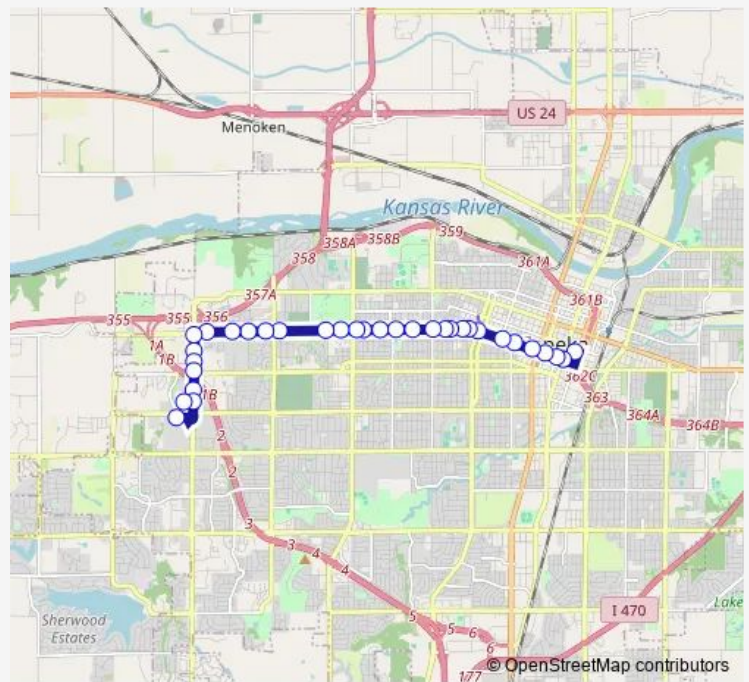

## Bus 10 West 10th

[Go to website](#)

**Direction**  
 Westridge Mall — Quincy Street Station  
 32 stops  
[Open route schedule](#)

- Westridge Mall
- 17th @ Kohl's
- 17th @ Wanamaker
- Wanamaker @ Westport
- Wanamaker @ Huntoon
- Wanamaker @ 11th
- 10th @ Wanamaker
- 10th @ Ashworth
- 10th @ Morna
- 10th @ Chatham
- 10th @ Belle
- 10th @ Meadow (Fairlawn)
- 10th @ Cottonwood Ct
- 10th @ Zoo Parkway
- 10th @ Parkview
- 10th @ Saline
- 10th @ Billard
- 10th @ Randolph
- 10th @ Macvicar
- 10th @ Woodward
- 10th @ Boswell

### Route schedule

Westridge Mall — Quincy Street Station

Monday	06:11-18:11
Tuesday	06:11-18:11
Wednesday	06:11-18:11
Thursday	06:11-18:11
Friday	06:11-18:11
Saturday	08:41-17:41
Sunday	—

### Route info

Direction: Westridge Mall

Stops: 32

Trip Duration: 0 hour 29 min

10 — West 10th

10th @ Mulvane

10th @ Washburn - Shawnee County Library

10th @ Lincoln

## Route info

Direction: Quincy Street Station

Stops: 33

Trip Duration: 0 hour 26 min

Wanamaker @ 10th

Wanamaker @ 11th

Wanamaker @ 12th

Wanamaker @ Huntoon