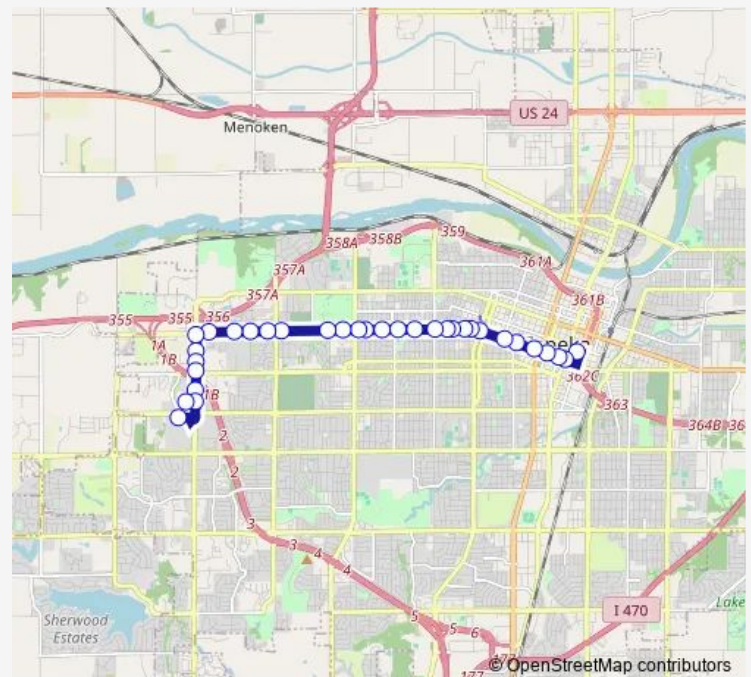

10th @ Zoo Parkway (Gage)

10th @ Civitan

10th @ Meadow (Fairlawn)

Route schedule

Qss — West Ridge Mall

Monday 06:15-18:15

Tuesday 06:15-18:15

Wednesday 06:15-18:15

Thursday 06:15-18:15

Friday 06:15-18:15

Saturday 08:15-17:15

Sunday —

Route info

Direction: Qss

Stops: 33

Trip Duration: 0 hour 26 min

10 — West 10th

BusMaps

10th @ Belle

10th @ Chatham

10th @ Woodbridge

10th @ Robinson

Wanamaker @ 10th

Wanamaker @ 11th

Thursday 06:12-18:12

Friday 06:12-18:12

Saturday 08:42-17:42

Sunday —

Route info

Direction: West Ridge Mall

Stops: 29

Trip Duration: 0 hour 29 min