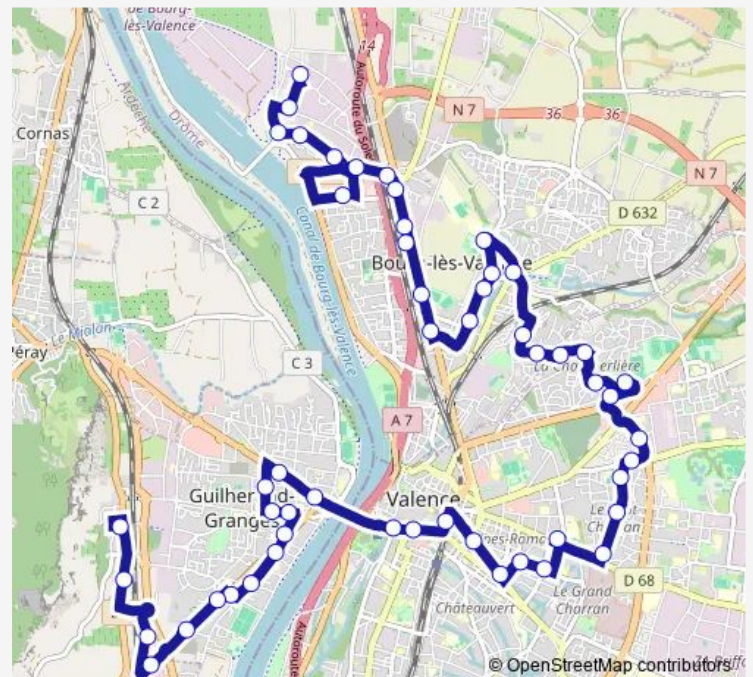

### Direction

Guilhaerand Village — Bourg Marcerolles

52 stops

[Open route schedule](#)

Guilhaerand Village

Beaucaire

Gustave Eiffel

LES Croisieres

### Route schedule

Guilhaerand Village — Bourg Marcerolles

Monday 06:18-19:19

Tuesday 06:18-19:19

Wednesday 06:18-19:19

Thursday 06:18-19:19

Friday 06:18-19:19

Saturday 06:21-19:50

### Route info

Direction: Guilhaerand Village

Stops: 52

Trip Duration: 1 hour 0 min

10 — Guilhaerand Village - Bourg Marcerolles - 10

Valence Montplaisir

08 Mai

Malossane

## Route info

Direction: Bourg Marcerolles

Stops: 53

Trip Duration: 1 hour 2 min

Kennedy

Mandel

LA Bonnard

Malossane