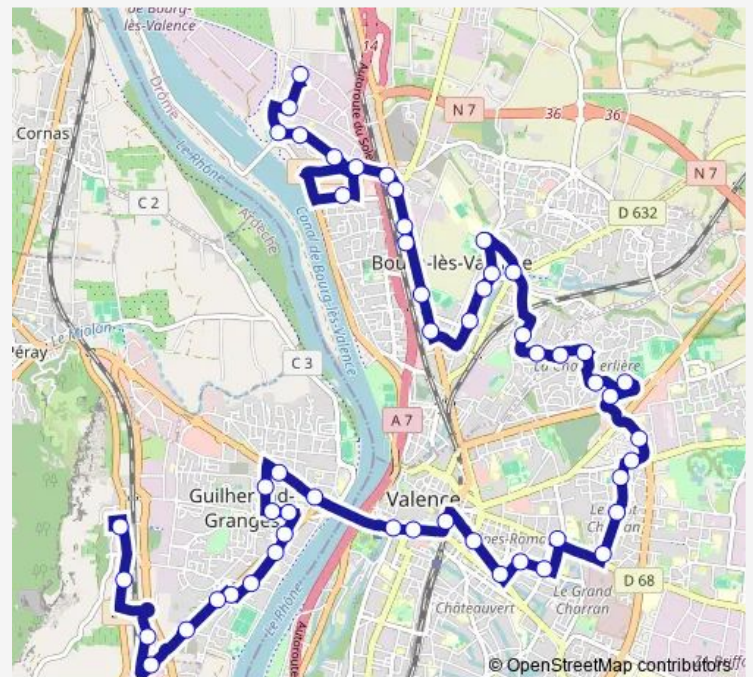

Clemenceau

Guilhaerand Centre

Beaulieu

Faucon

Bottet

Basse Ville

Republique

Valence Pole BUS Quai D

Chabeuil

Chantal

Mirabeau

Route schedule

Guilhaerand Village — Bourg Marcerolles

Monday 06:18-19:19

Tuesday 06:18-19:19

Wednesday 06:18-19:19

Thursday 06:18-19:19

Friday 06:18-19:19

Saturday 06:21-19:50

Sunday —

Route info

Direction: Guilhaerand Village

Stops: 52

Trip Duration: 1 hour 4 min

Stops: 53

Trip Duration: 1 hour 9 min

Kennedy

Mandel

LA Bonnard

Malossane

08 Mai

Valence Montplaisir