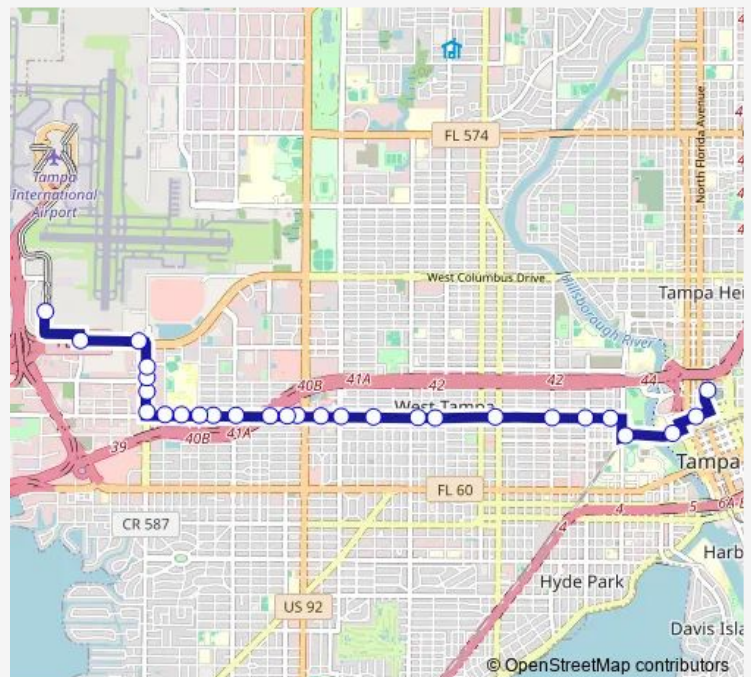

Bus 10 Cypress Street

[Go to website](#)

Direction
 Marion Transit Center — Airport Rental Car Facility
 27 stops
[Open route schedule](#)

- Marion Transit Center
- Tyler St @ Franklin St
- W Cass @ Ashley Dr
- Cass St @ N Boulevard
- Cypress St @ Edison Av
- Cypress St @ Willow Av
- Cypress St @ Rome Av
- Cypress St @ Howard Av
- Cypress St @ Excelda Av
- Cypress St @ Macdill Av
- Cypress St @ Lincoln Ave
- Cypress St @ Himes Ave
- Cypress St @ Gramercy Ln
- Cypress St @ Dale Mabry Hwy
- Cypress St @ Church Ave
- Cypress St @ Grady Ave
- Cypress St @ Lois Ave
- Cypress St @ Hubert Ave
- Cypress St @ Manhattan Ave
- Cypress St @ Trask St
- Westshore Blvd @ Cypress St

Route schedule

Marion Transit Center — Airport Rental Car Facility

Monday	05:00-23:00
Tuesday	05:00-23:00
Wednesday	05:00-23:00
Thursday	05:00-23:00
Friday	05:00-23:00
Saturday	05:00-23:00
Sunday	05:00-23:00

Route info

Direction: Marion Transit Center

Stops: 27

Trip Duration: 0 hour 23 min

10 — Cypress Street

Westshore Blvd @ 1311 N

Westshore Blvd @ Laurel St

Westshore Blvd @ Main St

Spruce St @ Westshore Blvd

Spruce St @ O'Brien St

Airport Rental Car Facility

Direction

Airport Rental Car Facility — Marion Transit Center

26 stops

[Open route schedule](#)

Airport Rental Car Facility