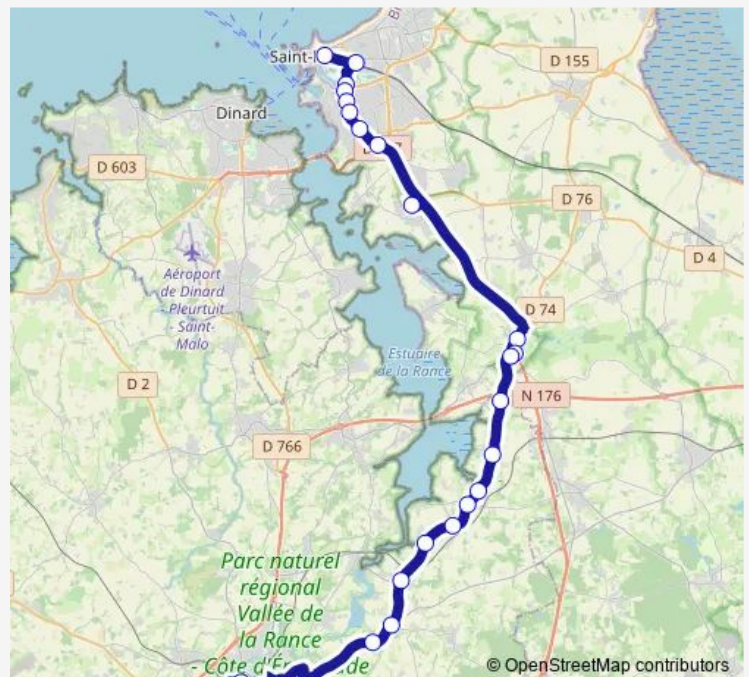

Bus 10 Dinan - Saint-Malo

[Go to website](#)

Direction

Louis Martin — La Poste

11 stops

[Open route schedule](#)

Louis Martin

Gare Quai B

La Poste

Route schedule

Louis Martin — La Poste

Monday 17:03-18:13

Tuesday 17:03-18:13

Wednesday 12:28

Thursday 17:03-18:13

Friday 17:03-18:13

Saturday —

Sunday —

Route info

Direction: Louis Martin

Stops: 11

Trip Duration: 0 hour 37 min

10 — Dinan - Saint-Malo

Direction

Louis Martin — Boulevard Simone Veil

24 stops

[Open route schedule](#)

Louis Martin

Gare Quai B

Maupertuis-Hôpital

Hôpital

Tréhouard