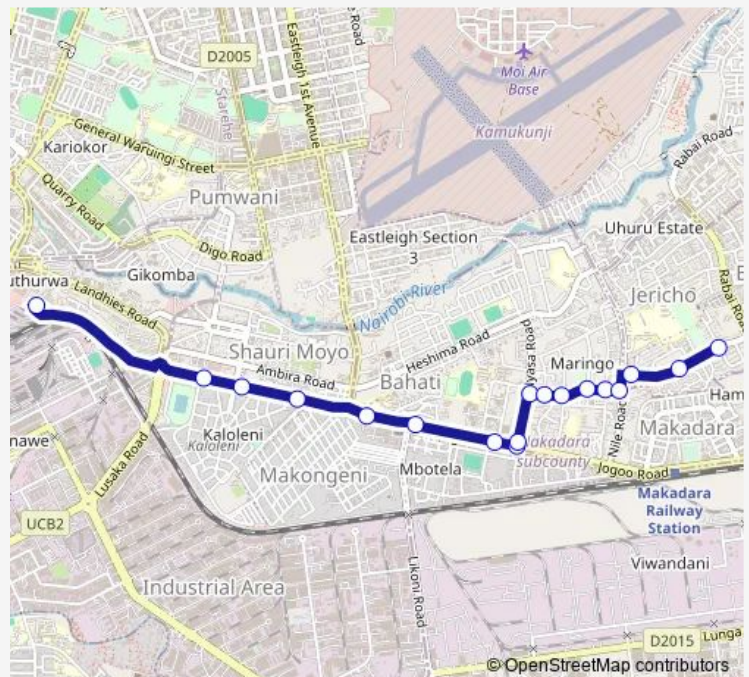

Bus 10 Muthurwa-Makadara-Maringo

[Go to website](#)

Direction

Rabai — Muthurwa

19 stops

[Open route schedule](#)

- Rabai
- Jericho Hospital
- Lumumba Madukani
- Junction
- Number 10
- Hodihodi
- Friends Centre
- Stage 24
- Maringo Phase 1
- Kotini
- DC Jogoo Road
- Mbotela
- Posta
- Church Army
- Katami
- Maziwa
- Kaloleni
- City Stadium
- Muthurwa

Route schedule

Rabai — Muthurwa

Monday	06:00
Tuesday	06:00
Wednesday	06:00
Thursday	06:00
Friday	06:00
Saturday	06:00
Sunday	06:00

Route info

Direction: Rabai

Stops: 19

Trip Duration: 0 hour 18 min

10 — Muthurwa-Makadara-Maringo

Direction

Muthurwa — Rabai

18 stops

[Open route schedule](#)

Muthurwa

City Stadium

Shauri Moyo

Maziwa

Monday 06:00

Tuesday 06:00

Wednesday 06:00

Thursday 06:00

Friday 06:00

Saturday 06:00

Sunday 06:00

Route info