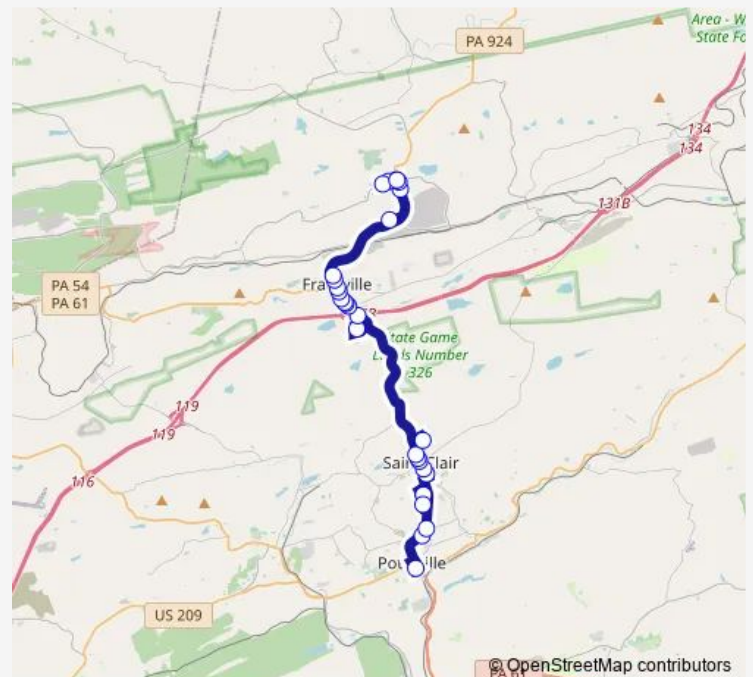

Fairlane Village Mall

Route schedule

Boyers Food Market — Union Station

Monday 06:58-17:12

Tuesday 06:58-17:12

Wednesday 06:58-17:12

Thursday 06:58-17:12

Friday 06:58-17:12

Saturday —

Sunday —

Route info

Direction: Boyers Food Market

Stops: 27

Trip Duration: 1 hour 8 min

400 Block Of Nichols

300 Block Of Nichols

North Center @ Service Station

City Hall

Necho Allen

Union Station

Direction

Union Station — West Center St

28 stops

[Open route schedule](#)

Saturday —

Sunday —

Route info

Direction: Union Station

Stops: 28

Trip Duration: 0 hour 47 min

Center @ Gilbert

Boyers Food Market