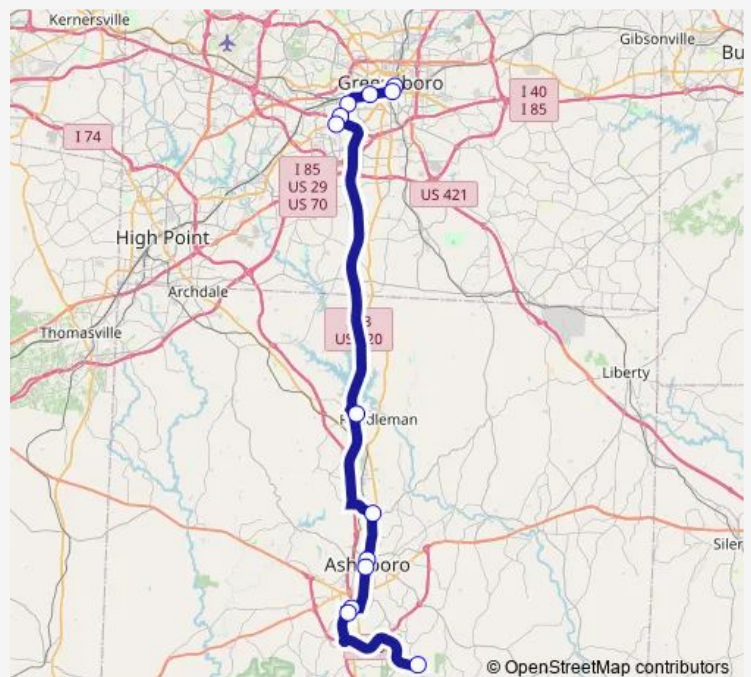

Randolph Community College

South Asheboro Park & Ride

NC Zoo

Route schedule

Greensboro Depot (Slip 17) — NC Zoo

Monday 06:50-17:40

Tuesday 06:50-17:40

Wednesday 06:50-17:40

Thursday 06:50-17:40

Friday 06:50-17:40

Saturday —

Sunday —

Route info

Direction: Greensboro Depot (Slip 17)

Stops: 13

Trip Duration: 1 hour 13 min

10 — Randolph Express

Direction

NC Zoo — Greensboro Depot (Slip 17)

14 stops

[Open route schedule](#)

NC Zoo

South Asheboro Park & Ride

Randolph Community College

W Washington & Blandwood

W Washington & Greene

Greensboro Depot (Slip 17)

Route schedule

NC Zoo — Greensboro Depot (Slip 17)

Monday 06:27-17:22

Tuesday 06:27-17:22

Wednesday 06:27-17:22