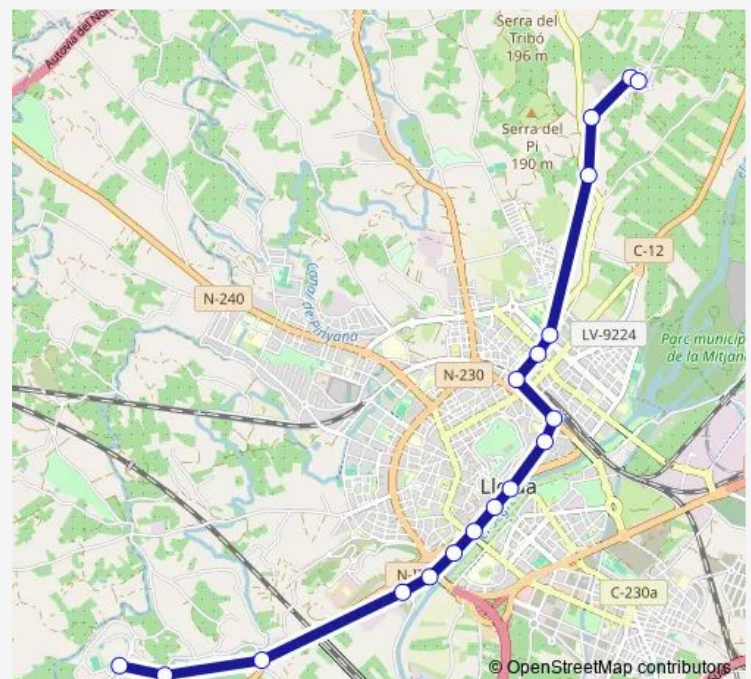

Estació Renfe

Sant RUF/Rosa Parks

CAP Balàfia-Pardinyes/Rosa Parks

Rosa Parks/Amb. Espens 2

Ctra. Albesa 2

DEL Verderol

C.E.I.P. Llívia

Antoni Vilaplana

Route schedule

Complex Caparrella — Antoni Vilaplana

Monday 07:05-21:10

Tuesday 07:05-21:10

Wednesday 07:05-21:10

Thursday 07:05-21:10

Friday 12:00

Saturday —

Sunday —

Route info

Direction: Complex Caparrella

Stops: 18

Trip Duration: 0 hour 35 min

10 — Gran DE Llívia-Caparrella

Direction

Antoni Vilaplana — Complex Caparrella

Friday —

Saturday —

Sunday —

Route info

Direction: Antoni Vilaplana

Stops: 16

Trip Duration: 0 hour 30 min

10 Bus time schedules and route maps are available in an offline PDF at busmaps.com. Use the busmaps.com website to see live bus times, train schedule or subway schedule, and step-by-step directions for all public transit in Lleida