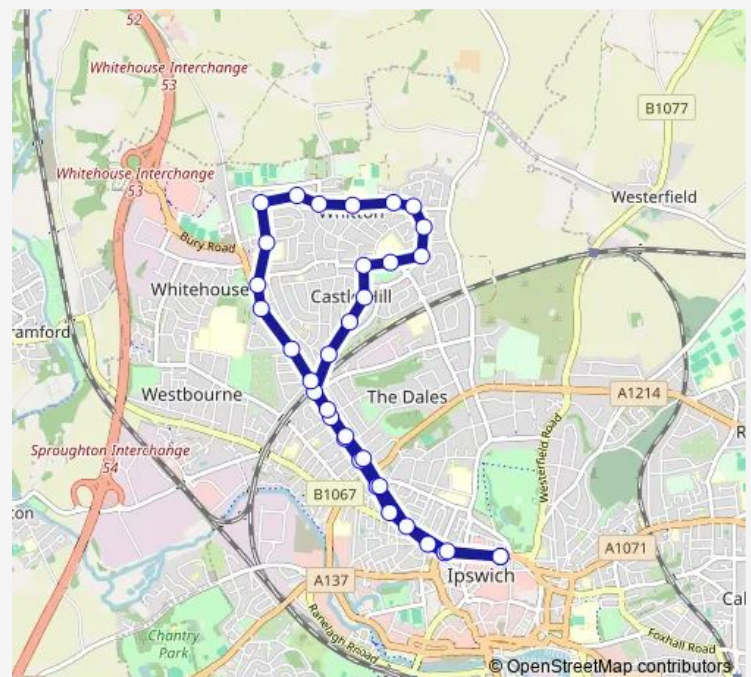

Heathercroft Road

Parnell Road

Byron Road

Route schedule

Tower Ramparts Bus Station — Tower Ramparts Bus Station

Monday 06:15-22:05

Tuesday 06:15-22:05

Wednesday 06:15-22:05

Thursday 06:15-22:05

Friday 06:15-22:05

Saturday 06:50-22:05

Sunday 08:27-22:05

Route info

Direction: Tower Ramparts Bus Station

Stops: 34

Trip Duration: 0 hour 33 min

10 — Whitton Wanderer

Shakespeare Road

Spenser Road

Shopping Parade

BP Garage

Highfield Approach

Norbridge Social Club

Springfield Lane