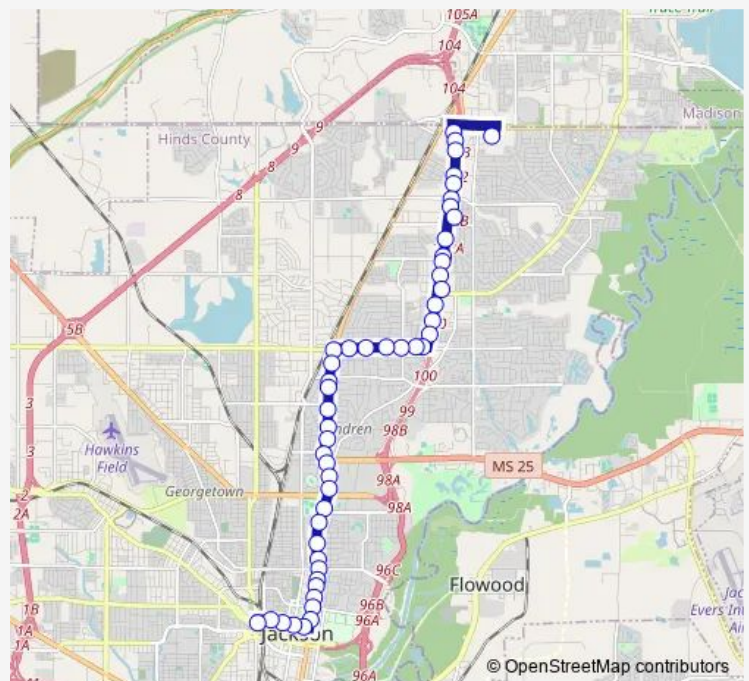

**Bus 10 N. State / Frontage**

[Go to website](#)

**Direction**  
 Union Station — Ridgewood Court Drive & Ridgewood Court Shopping Center  
 48 stops  
[Open route schedule](#)

- Union Station
- West Pascagoula Street & South Roach Street (Ob)
- East Pascagoula Street & South Lamar Street (Ob)
- East Pascagoula Street & South West Street (Ob)
- East Pascagoula Street & South President Street (Ob)
- North State Street & East Pearl Street (Ob)
- North State Street & Mississippi Street (Ob)
- North State Street & High Street (Ob)
- North State Street & George Street (Ob)
- North State Street & Barksdale Street (Ob)
- North State Street & Boyd Street (Ob)
- North State Street & East Fortification Street (Ob)
- North State Street & Manship Street (Ob)
- North State Street & Marshall Street (Ob)
- North State Street & Oakwood Street (Ob)
- North State Street & Riverside Drive (Ob)
- North State Street & East Woodrow Wilson Avenue (Ob)
- North State Street @ University of Mississippi Medical Center (Ob)
- North State Street & Lorenz Boulevard (Ob)
- North State Street & Duling Avenue (Ob)

**Route schedule**

Union Station — Ridgewood Court Drive & Ridgewood Court Shopping Center

Monday	05:15-18:15
Tuesday	05:15-18:15
Wednesday	05:15-18:15
Thursday	05:15-18:15
Friday	05:15-18:15
Saturday	06:15-18:15
Sunday	—

**Route info**

Direction: Union Station

Stops: 48

Trip Duration: 0 hour 36 min

10 — N. State / Frontage

North State Street & Patton Avenue (Ob)

North State Street & Pennsylvania Avenue (Ob)

North State Street & Warrior Trail (Ob)

## Route info

Direction: Ridgewood Court Drive & Ridgewood Court Shopping Center

Stops: 49

Trip Duration: 0 hour 36 min

North State Street & Triangle Drive (lb)

North State Street & Choctaw Road (lb)

North State Street & Iroquois Avenue (lb)