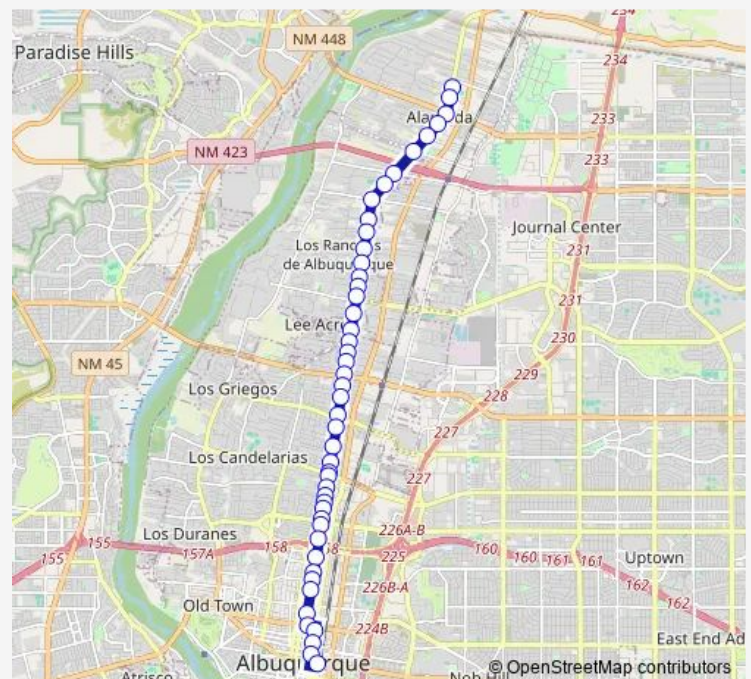

4th @ San Clemente

4th @ Griegos (SE Corner)

2nd @ Pleasant

Route schedule

A.T.C. (Bay C) — 4th @ Griegos

Monday 19:30-20:17

Tuesday 19:30-20:17

Wednesday 19:30-20:17

Thursday 19:30-20:17

Friday 19:30-20:17

Saturday 18:44-19:34

Sunday 09:10-16:52

Route info

Direction: A.T.C. (Bay C)

Stops: 26

Trip Duration: 0 hour 23 min

Thursday 05:56-19:53

Friday 05:56-19:53

Saturday 06:41-19:54

Sunday 08:45-16:25

Route info

Direction: Raymond G. Sanchez C.C. (Pnr)

Stops: 47

Trip Duration: 0 hour 33 min

Thursday 05:52-18:40

Friday 05:52-18:40

Saturday 06:40-18:08

Sunday —

Route info

Direction: A.T.C. (Bay C)

Stops: 48

Trip Duration: 0 hour 33 min