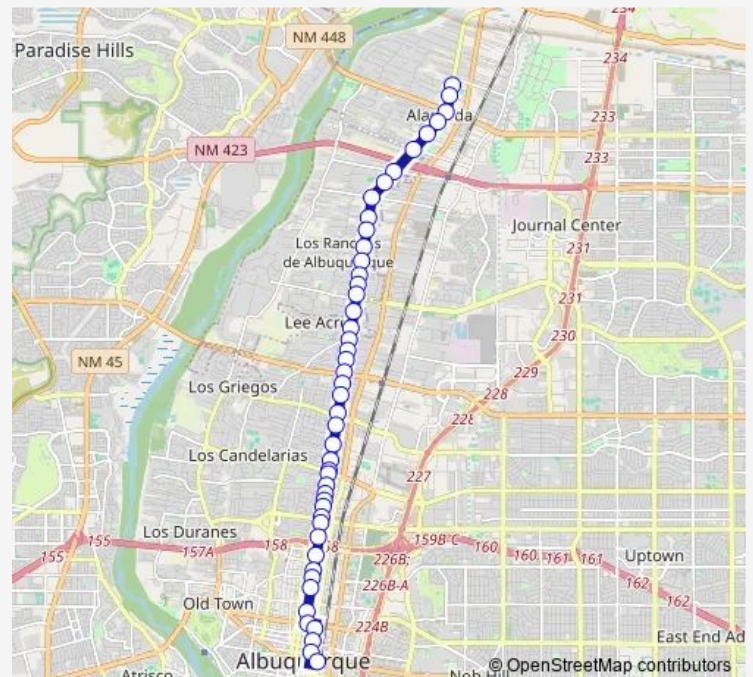

### Route schedule

A.T.C. (Bay C) — 4th @ Griegos

Monday 19:30-20:17

Tuesday 19:30-20:17

Wednesday 19:30-20:17

Thursday 19:30-20:17

Friday 19:30-20:17

Saturday 18:44-19:34

### Route info

Direction: A.T.C. (Bay C)

Stops: 26

Trip Duration: 0 hour 19 min

10 — North Fourth Street

2nd @ Hilton

Montano @ 2nd

4th @ Berry