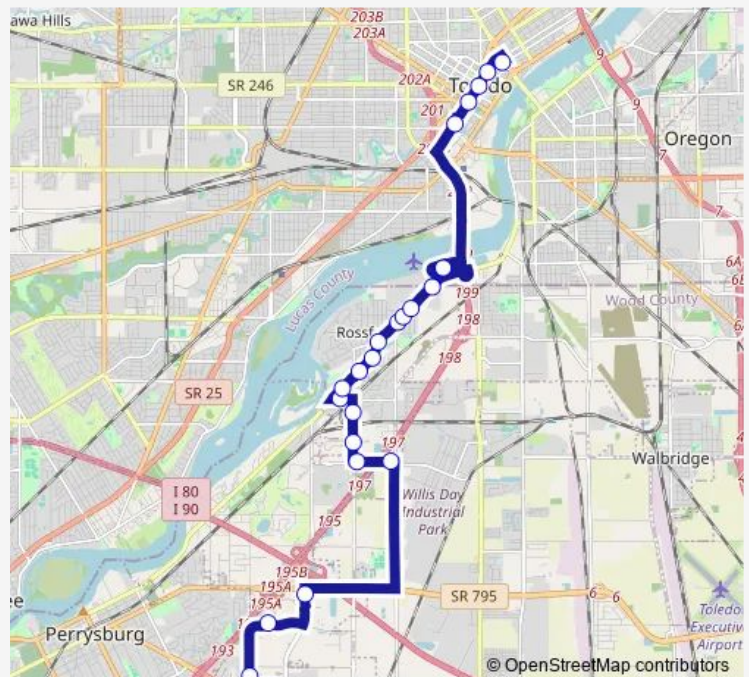

Hollywood Casino

Erie & Market Se

Erie & Monroe Sw

Erie & Madison Sw

Route schedule

Rossford Meijer — Huron & Orange NE (APT Side)

Monday 05:14-20:44

Tuesday 05:14-20:44

Wednesday 05:14-20:44

Thursday 05:14-20:44

Friday 05:14-20:44

Saturday 06:42-20:12

Sunday 06:42-18:42

Route info

Direction: Rossford Meijer

Stops: 23

Trip Duration: 0 hour 36 min

10 — Rossford Meijer via Amazon Rossford

Erie & Jackson Sw

Huron & Orange NE (APT Side)

Direction

Huron & Orange NE (APT Side) — Rossford Meijer

27 stops

[Open route schedule](#)

Thursday 06:00-22:00

Friday 06:00-22:00

Saturday 07:30-21:00

Sunday 07:30-19:30

Route info

Direction: Huron & Orange NE (APT Side)

Stops: 27

Trip Duration: 0 hour 40 min