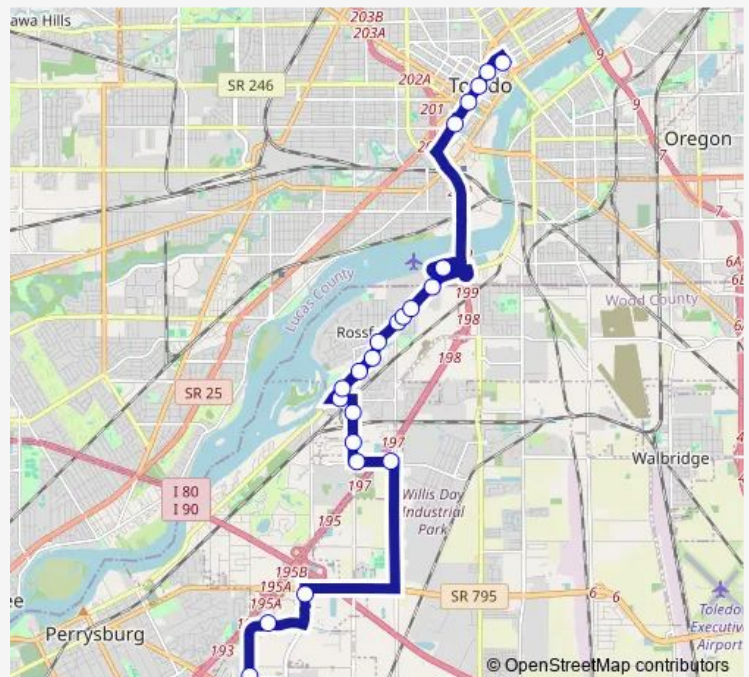

Hollywood Casino

Erie & Market Se

Erie & Monroe Sw

Erie & Madison Sw

Route schedule

Rossford Meijer — Huron & Orange NE (APT Side)

Monday 05:14-20:44

Tuesday 05:14-20:44

Wednesday 05:14-20:44

Thursday 05:14-20:44

Friday 05:14-20:44

Saturday 06:42-20:12

Sunday 06:42-18:42

Route info

Direction: Rossford Meijer

Stops: 23

Trip Duration: 0 hour 36 min

10 — Rossford Meijer via Amazon Rossford

Erie & Jackson Sw

Huron & Orange NE (APT Side)

Direction

Huron & Orange NE (APT Side) — Rossford Meijer

27 stops

[Open route schedule](#)

Thursday 06:00-22:00

Friday 06:00-22:00

Saturday 07:30-21:00

Sunday 07:30-19:30

Route info

Direction: Huron & Orange NE (APT Side)

Stops: 27

Trip Duration: 0 hour 40 min