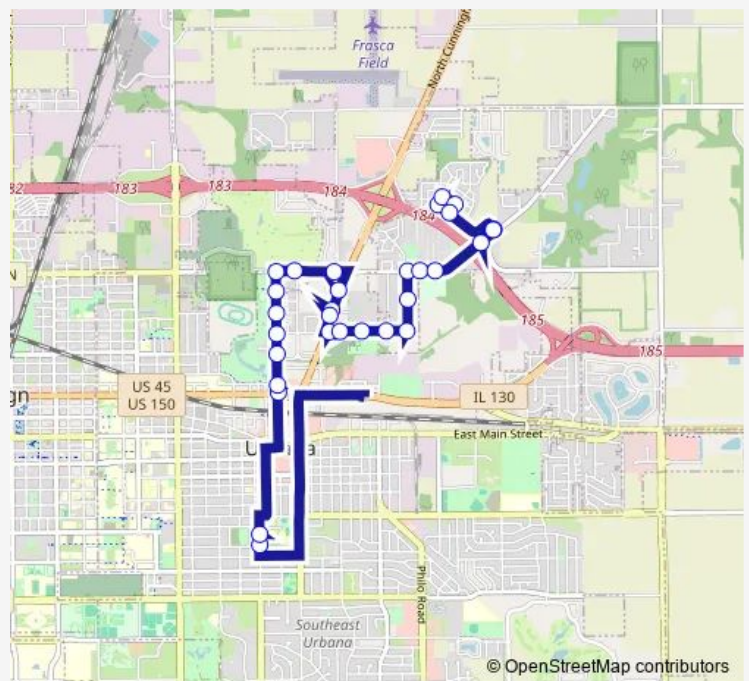

Bus 10 Gold 1 Alternate

[Go to website](#)

Direction
 Race & Indiana (SE Corner) — Brownfield & Columbia (SW Corner)
 30 stops
[Open route schedule](#)

- Race & Indiana (SE Corner)
- Urbana High School
- Broadway & University (NE Corner)
- Broadway & Park (SE Corner)
- Broadway & Stebbins (SE Corner)
- Broadway & Kerr (SE Corner)
- Broadway & Oakland (SE Corner)
- Broadway & Thompson (SE Corner)
- Broadway & Country Club (SE Corner)
- Country Club & Division (SW Corner)
- Country Club & Willow (South Side)
- Cunningham & Thompson (West Side)
- Cunningham & Oakland (West Side)
- Cunningham & Oakland (SW Far Side)
- Kerr & Cunningham (SE Far Side)
- Independent Living (South Side)
- Town & Country Apts. (South Side)
- Carroll & Kerr (South Side)
- Eastern & Kerr (SW Corner)
- Eastern (East Side)
- Perkins & Eastern (SE Corner)

Route schedule

Race & Indiana (SE Corner) — Brownfield & Columbia (SW Corner)

Monday	14:12-15:16
Tuesday	14:12-15:16
Wednesday	13:39-14:15
Thursday	14:12-15:16
Friday	14:12-15:16
Saturday	—
Sunday	—

Route info

Direction: Race & Indiana (SE Corner)
 Stops: 30
 Trip Duration: 0 hour 33 min

10 — Gold 1 Alternate

Perkins & Richard (SW Corner)

Perkins & Ivanhoe (South Side)

Brownfield & Perkins (SE Corner)

Brownfield & Columbia (NW Far Side)

Saturday —

Sunday —

Route info

Direction: Perkins & Ivanhoe (North Side)

Stops: 21

Trip Duration: 0 hour 14 min

10 Bus time schedules and route maps are available in an offline PDF at busmaps.com. Use the busmaps.com website to see live bus times, train schedule or subway schedule, and step-by-step directions for all public transit in Urbana