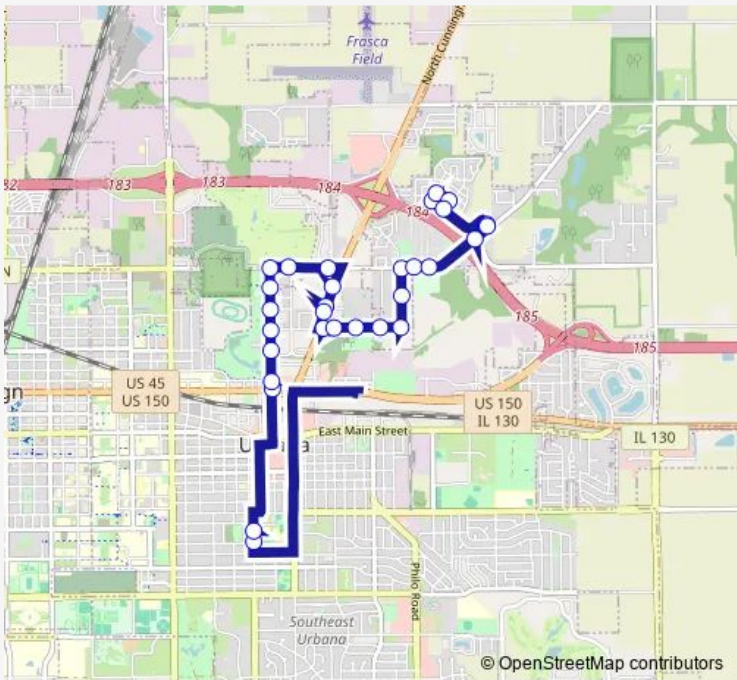

Bus 10 Gold Alternate

[Go to website](#)

Direction
Urbana Middle School — Perkins & Eastern (North Side)
20 stops
[Open route schedule](#)

- Urbana Middle School
- Broadway & University (NE Corner)
- Broadway & Park (SE Corner)
- Broadway & Stebbins (SE Corner)
- Broadway & Kerr (SE Corner)
- Broadway & Oakland (SE Corner)
- Broadway & Thompson (SE Corner)
- Broadway & Country Club (SE Corner)
- Country Club & Division (SW Corner)
- Country Club & Willow (South Side)
- Cunningham & Thompson (West Side)
- Cunningham & Oakland (West Side)
- Cunningham & Oakland (SW Far Side)
- Kerr & Cunningham (SE Far Side)
- Independent Living (South Side)
- Town & Country Apts. (South Side)
- Carroll & Kerr (South Side)
- Eastern & Kerr (SW Corner)
- Eastern (East Side)
- Perkins & Eastern (North Side)

Route schedule
Urbana Middle School — Perkins & Eastern (North Side)

Monday	15:45
Tuesday	15:45
Wednesday	14:45
Thursday	15:45
Friday	15:45
Saturday	—
Sunday	—

Route info
Direction: Urbana Middle School
Stops: 20
Trip Duration: 0 hour 14 min