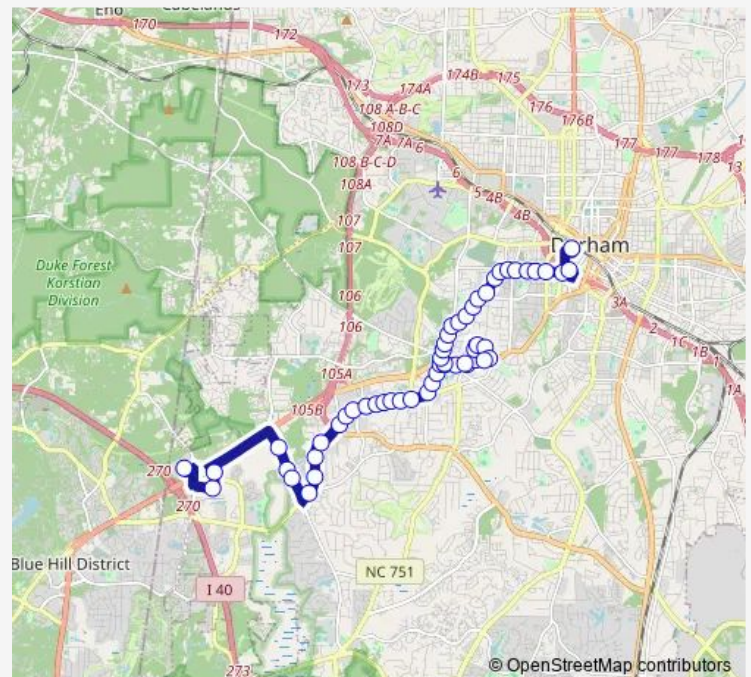

Route schedule

Durham Station — New Hope Commons

Monday 06:00-24:00

Tuesday 06:00-24:00

Wednesday 06:00-24:00

Thursday 06:00-24:00

Friday 06:00-24:00

Saturday 06:00-24:00

Sunday 07:00-21:00

Route info

Direction: Durham Station

Stops: 59

Trip Duration: 0 hour 44 min

10 — 10: Chapl Hill Rd – S. Square – New Hope

Durham-Chapel Hill Blvd at Hope Valley R

Durham-Chapel Hill Blvd at Car Wash

Midvale Rd at Bedford St

Bedford St at Balmoray Ct

Nation Ave at Bedford St

James St at Nation Ave

James St at Durham Chapel Hill Blvd

Durham Chapel Hill Blvd at James St

Durham-Chapel Hill Blvd at Hope Valley R

Sunday 06:11-20:11

Route info

Direction: New Hope Commons

Stops: 54

Trip Duration: 0 hour 44 min

Durham-Chapel Hill Blvd at Car Wash

Midvale Rd at Bedford St

Bedford St at Balmoray Ct