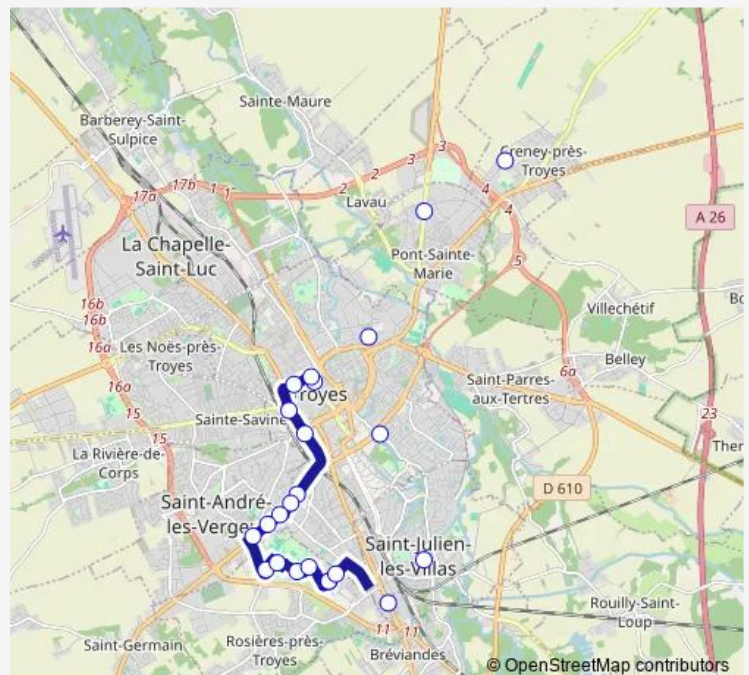

### Route schedule

Halle — Chaillouet

Monday 07:26-22:58

Tuesday 07:26-22:58

Wednesday 07:26-22:58

Thursday 07:26-22:58

Friday 07:26-22:58

Saturday —

### Route info

Direction: Halle

Stops: 23

Trip Duration: 0 hour 24 min

10 — Navette Etudiante

Chaumard

Chaillouet

**Direction**