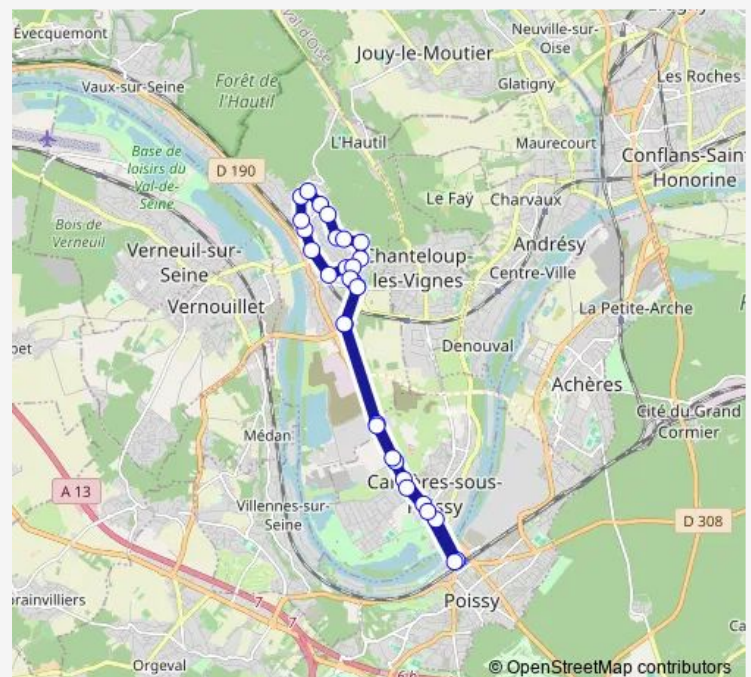

### Route schedule

Gare Routière Nord (C2) — Gare Routière Nord (C4)

Monday 15:35-21:20

Tuesday 15:35-21:20

Wednesday 15:35-21:20

Thursday 15:35-21:20

Friday 15:35-21:20

Saturday 13:55-20:55

### Route info

Direction: Gare Routière Nord (C2)

Stops: 31

Trip Duration: 0 hour 40 min

Place des Saussaies

Forêt

Les Châtelaines

Cosec