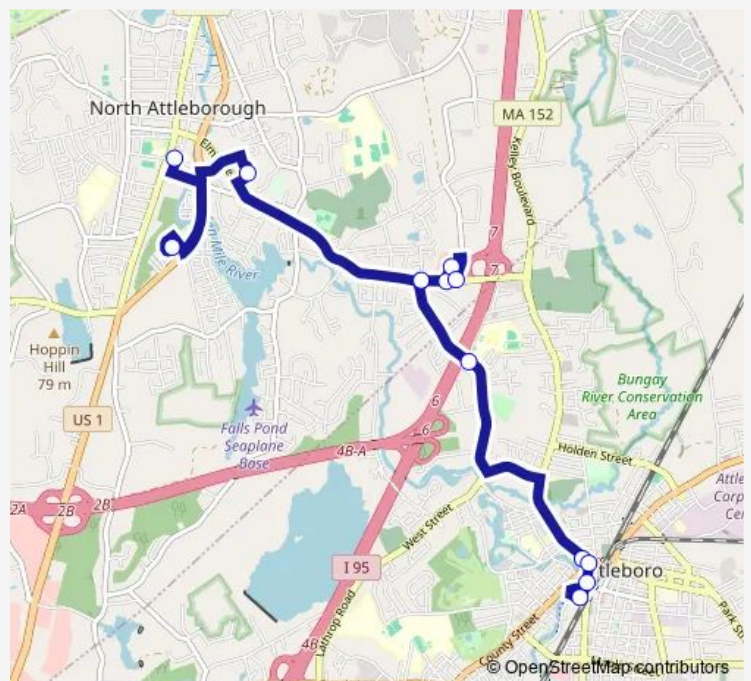

**Bus 10 Attleboro/N. Attleborough**

[Go to website](#)

**Direction**  
 Attleboro Transit Center — North Hub  
 16 stops  
[Open route schedule](#)

- Attleboro Transit Center
- S Main St & Mill St
- County St & S Main St
- Park Street and Main Street
- Stobbs Drive and North Avenue
- Robert F Toner Blvd & North Ave
- Robert F Toner Blvd & John Dietsch Blvd
- Triboro Plaza
- Robert F Toner Blvd & John Dietsch Blvd
- Robert F Toner Blvd & North Ave
- Commonwealth Avenue and Stanley Street
- Commonwealth Ave and Towne Street
- Elm Street and Union Street
- Elm Terrace
- North Attleboro Center
- North Hub

Route schedule  
 Attleboro Transit Center — North Hub

Monday	06:00-18:00
Tuesday	06:00-18:00
Wednesday	06:00-18:00
Thursday	06:00-18:00
Friday	06:00-18:00
Saturday	09:00-16:00
Sunday	—

Route info  
 Direction: Attleboro Transit Center  
 Stops: 16  
 Trip Duration: 0 hour 21 min

10 — Attleboro/N. Attleborough **BusMaps**

## Direction

North Hub — Attleboro Transit Center

13 stops

[Open route schedule](#)

North Hub

Stop and Shop

Elm Terrace

Robert F Toner Blvd & North Ave