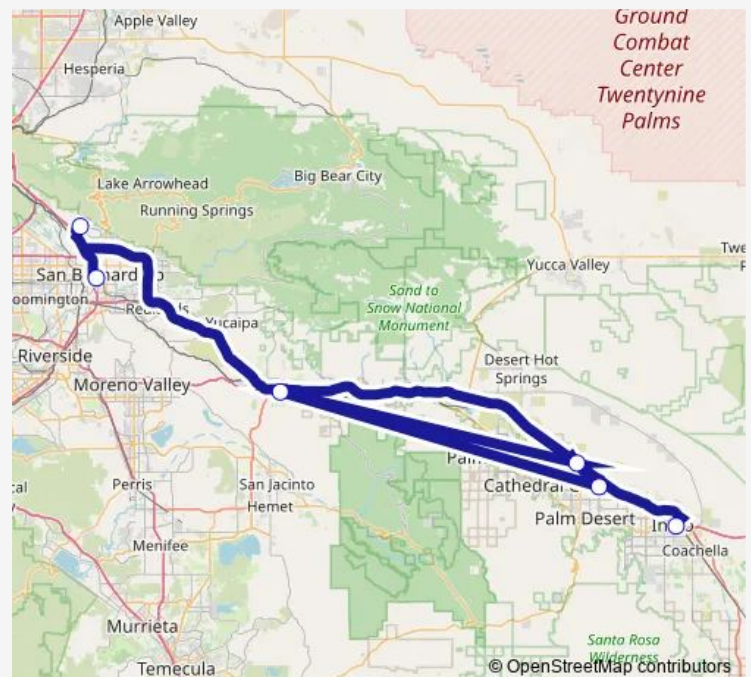

### Direction

Hwy 111 & Golf Center Pkwy — San Bernardino Transit Center

6 stops

[Open route schedule](#)

Hwy 111 & Golf Center Pkwy

Cook at Berger

Varner at Harry Oliver

2nd at Commerce

Cal State San Bernardino

San Bernardino Transit Center

### Route schedule

Hwy 111 & Golf Center Pkwy — San Bernardino Transit Center

Monday 05:10-15:40

Tuesday 05:10-15:40

Wednesday 05:10-15:40

Thursday 05:10-15:40

Friday 05:10-15:40

Saturday —

### Route info

Direction: Hwy 111 & Golf Center Pkwy

Stops: 6

Trip Duration: 2 hour 25 min

10 — Route 10 Commuter Link

**Direction**

San Bernardino Transit Center — Hwy 111 &amp; Golf Center Pkwy

6 stops