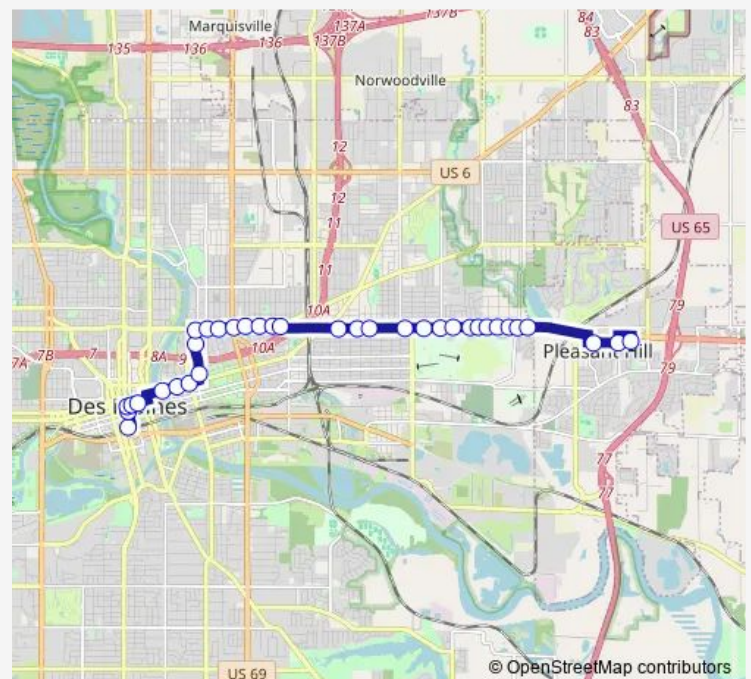

Pennsylvania AVE / E University Ave, Dsm

E University AVE / E 9TH ST (FAR-Side), Dsm

E University AVE / E 13th ST, Dsm

E University AVE / E 14th ST (FAR-Side), Dsm

E University AVE / E 15th ST (FAR-Side), Dsm

E University AVE / McCormick ST, Dsm

E University AVE / E 17th CT, Dsm

E University AVE / Dixon ST, Dsm

E University AVE / E 23rd ST, Dsm

E University AVE / E 25th ST, Dsm

E University AVE / E 26th ST, Dsm

### Route schedule

Platform M — Sherrylynn Blvd / E University Ave, Plh

Monday 05:47-17:46

Tuesday 05:47-17:46

Wednesday 05:47-17:46

Thursday 05:47-17:46

Friday 05:47-17:46

Saturday —

### Route info

Direction: Platform M

Stops: 35

Trip Duration: 0 hour 25 min

10 — East University

E University AVE / E 30th ST, Dsm

E University AVE / E 32nd ST, Dsm

E University AVE / E 33rd ST, Dsm