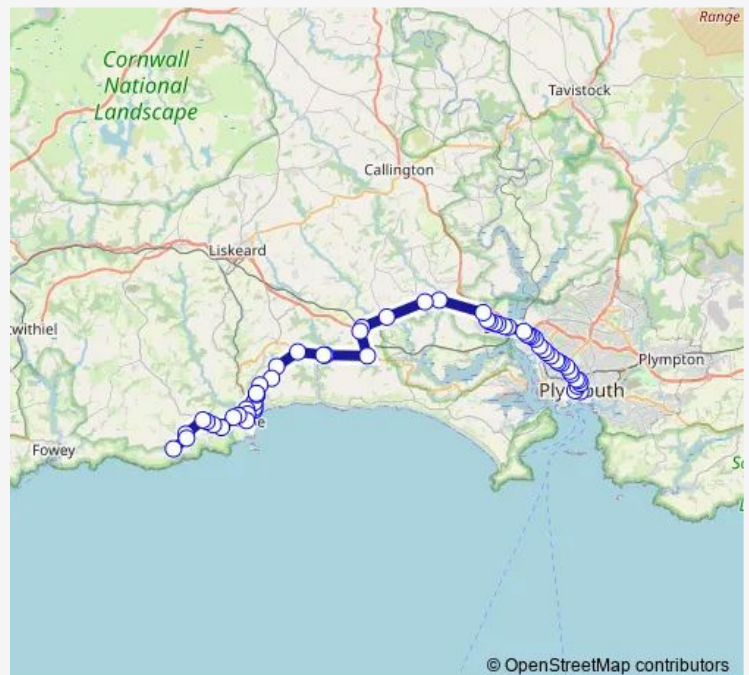

Thursday 07:10-18:05

Friday 07:10-18:05

Saturday 07:10-17:30

Sunday 10:05-18:05

Route info

Direction: Royal Parade

Stops: 60

Trip Duration: 1 hour 30 min