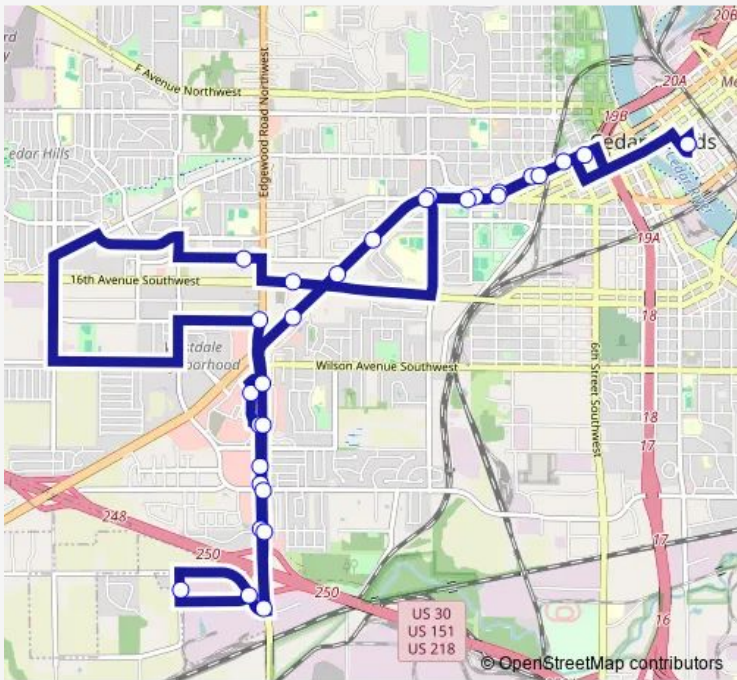

## Bus 10

[Go to website](#)

**Direction**  
 GTC Bay 10 — GTC Bay 10  
 30 stops  
[Open route schedule](#)

- GTC Bay 10
- 1st Ave & 7th St
- 1st Ave & 10th St
- 1st Ave & 13th St
- 1st Ave & 15th St
- 1st Ave & 18th St
- 16th Ave across from Trent St
- 12th Ave & Auburn Dr
- Edgewood Rd & 20th Ave
- Westdale Mall
- Westdale exit on Edgewood Rd
- Edgewood Rd at Walmart
- Edgewood Rd & 33rd Ave
- Edgewood Rd & 37th Ave (Sb)
- Edgewood Rd & Beverly Rd
- Pro Farmer Rd & Beverly Rd Sw
- Beverly Rd & 44th Ave
- Edgewood Rd & 37th Ave (Nb)
- Edgewood Rd & 33rd Ave
- Edgewood Rd & Wendy's
- Edgewood Rd & Culver's

Route schedule  
 GTC Bay 10 — GTC Bay 10

Monday	05:30-19:15
Tuesday	05:30-19:15
Wednesday	05:30-19:15
Thursday	05:30-19:15
Friday	05:30-19:15
Saturday	09:15-16:15
Sunday	—

Route info  
 Direction: GTC Bay 10  
 Stops: 30  
 Trip Duration: 0 hour 50 min

Williams Blvd & Trent St

Williams Blvd at Mcdonald's

Williams Blvd & 10th Ave

1st Ave & 18th St

1st Ave & 15th St

1st Ave & 13th St

903 1st Ave (Family Dollar)

1st Ave & 5th St

GTC Bay 10

10 Bus time schedules and route maps are available in an offline PDF at [busmaps.com](https://busmaps.com). Use the [busmaps.com](https://busmaps.com) website to see live bus times, train schedule or subway schedule, and step-by-step directions for all public transit in Cedar Rapids