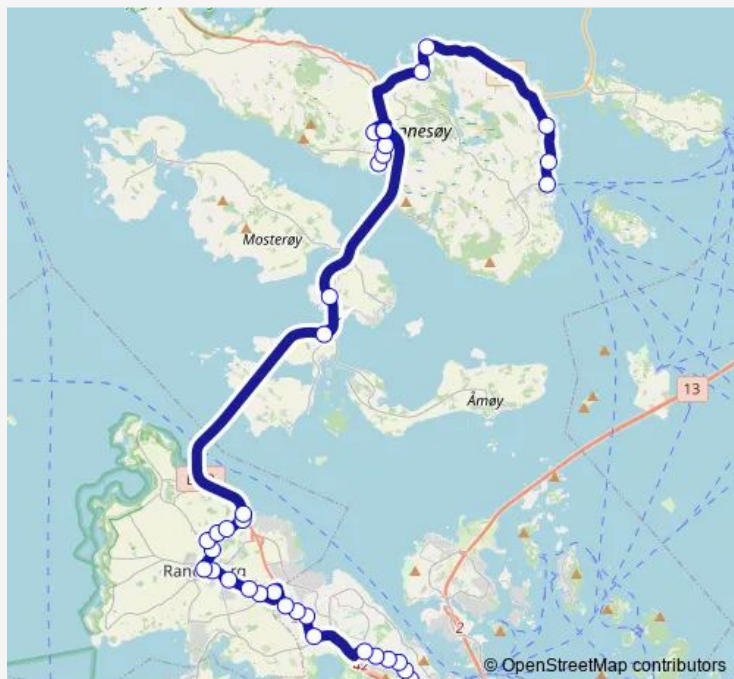

Obstfelders vei

Seehusens gate

Niels Juels gate

Johan Gjøsteins plass

Møllegata

Olav Vs gate M

Jernbaneveien E

Route schedule

Sokn bussterminal 1 — Jernbaneveien E

Monday 07:25

Tuesday 07:25

Wednesday 07:25

Thursday 07:25

Friday 07:25

Saturday —

Sunday —

Route info

Direction: Sokn bussterminal 1

Stops: 19

Trip Duration: 0 hour 30 min

Direction

Vikevåg kai — Jernbaneveien E

31 stops

[Open route schedule](#)

Saturday —

Sunday —

Route info

Direction: Vikevåg kai

Stops: 31

Trip Duration: 0 hour 39 min

Tanangergata

Bjergsted