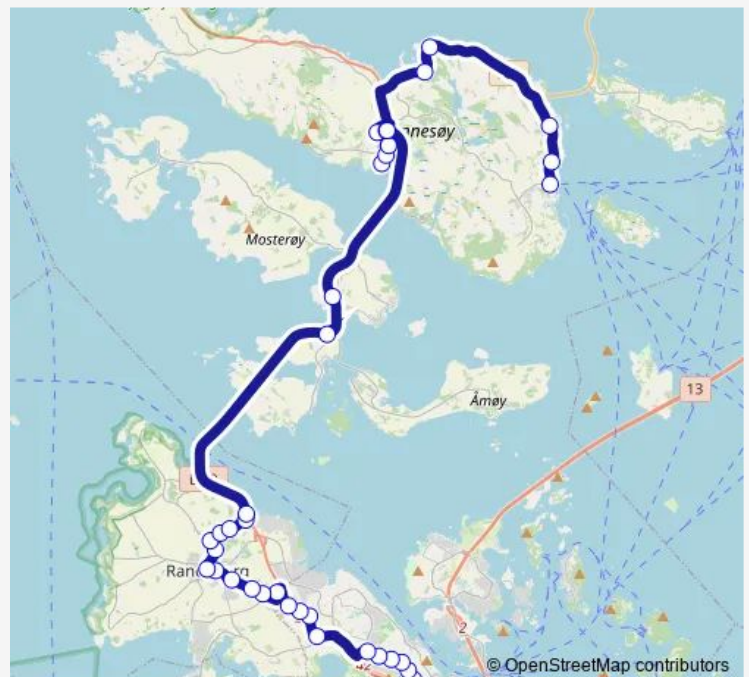

Obstfelders vei

Seehusens gate

Niels Juels gate

Johan Gjølsteins plass

Møllegata

Olav Vs gate M

Jernbaneveien E

Route schedule

Sokn bussterminal 1 — Jernbaneveien E

Monday 07:25

Tuesday 07:25

Wednesday 07:25

Thursday 07:25

Friday 07:25

Saturday —

Sunday —

Route info

Direction: Sokn bussterminal 1

Stops: 19

Trip Duration: 0 hour 30 min

Direction

Vikevåg kai — Jernbaneveien E

31 stops

[Open route schedule](#)

Saturday —

Sunday —

Route info

Direction: Vikevåg kai

Stops: 31

Trip Duration: 0 hour 39 min

Tanangergata

Bjergsted