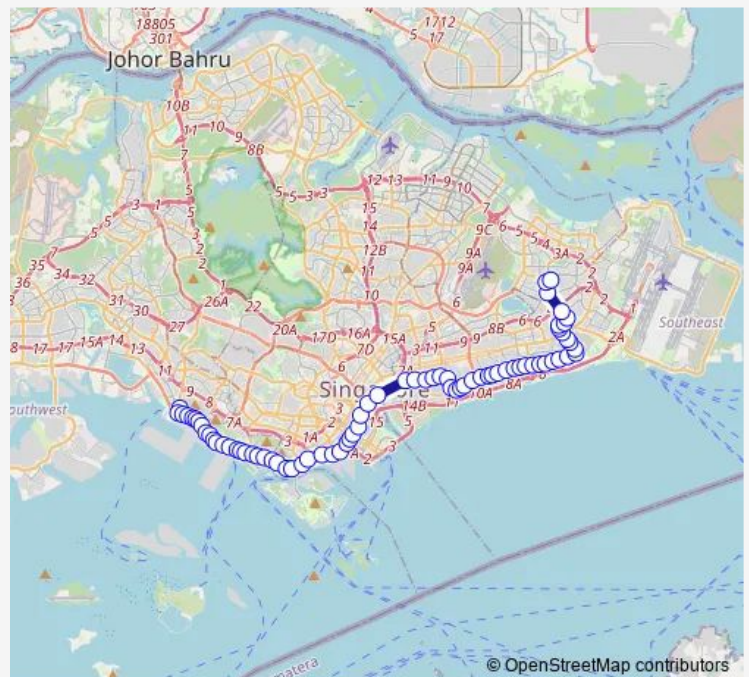

Yeo's Bldg

Opp Telok Blangah Stn

Bef Chr Community Chapel

Route schedule

Kent Ridge Ter — Tampines Int

Monday 06:00

Tuesday 06:00

Wednesday 06:00

Thursday 06:00

Friday 06:00

Saturday 06:00

Sunday 06:15

Route info

Direction: Kent Ridge Ter

Stops: 74

Trip Duration: 2 hour 7 min

Bef Seah Im Rd

Harbourfront Stn Exit A

Opp Vivocity

Keppel DP Blk 517

Opp Tg Pagar DP Blk F5

Former Railway Stn

Bef Cantonment Rd

Hub Synergy Pt

Aft Capital Twr

OPP SO Sofitel S'Pore

Raffles PI Stn Exit F

Fullerton Sq

Esplanade Bridge

Opp Suntec City

Opp Nicoll Highway Stn

Opp Natl Stadium