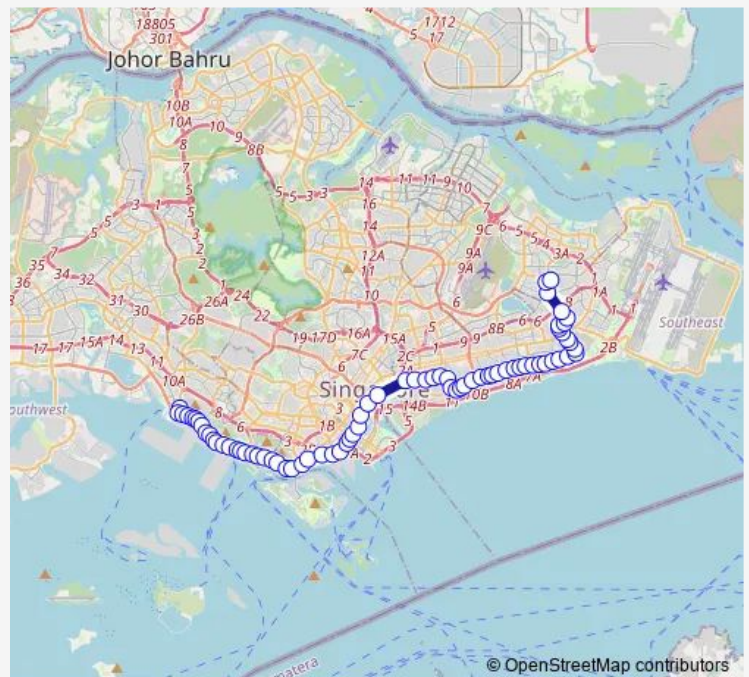

Yeo's Bldg

Opp Telok Blangah Stn

Bef Chr Community Chapel

Route schedule

Kent Ridge Ter — Tampines Int

Monday 06:00

Tuesday 06:00

Wednesday 06:00

Thursday 06:00

Friday 06:00

Saturday 06:00

Sunday 06:15

Route info

Direction: Kent Ridge Ter

Stops: 74

Trip Duration: 2 hour 7 min

Bef Seah Im Rd

Harbourfront Stn Exit A

Opp Vivocity

Keppel DP Blk 517

Opp Tg Pagar DP Blk F5

Former Railway Stn

Bef Cantonment Rd

Hub Synergy Pt

Aft Capital Twr

OPP SO Sofitel S'Pore

Raffles PI Stn Exit F

Fullerton Sq

Esplanade Bridge

Opp Suntec City

Opp Nicoll Highway Stn

Opp Natl Stadium