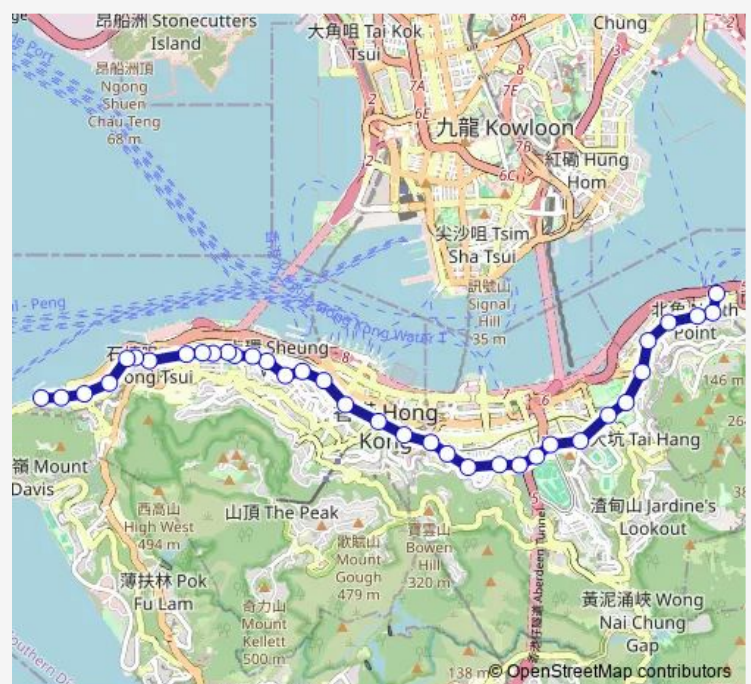

[Ctb] Centre Street, DES Voeux Road West[[Kmb+Ctb] Centre Street/
Centre Street, DES Voeux Road West

[Ctb] Eastern Street, DES Voeux Road West[[Kmb+Ctb] Eastern Street/
Eastern Street, DES Voeux Road West

[Ctb] Sutherland Street, DES Voeux Road West[[Kmb+Ctb] Sutherland Street/
Sutherland Street, DES Voeux Road West

[Ctb] Wing ON Centre, DES Voeux Road Central

Route schedule

[Ctb] Kennedy Town[[Kmb+Ctb] Kennedy Town BUS Terminus/
Kennedy Town — [Ctb] North Point Ferry Pier

Monday	05:30-20:30
Tuesday	05:30-20:30
Wednesday	05:30-20:30
Thursday	05:30-20:30
Friday	05:30-20:30
Saturday	05:30-20:30
Sunday	—

Route info

Direction: [Ctb] Kennedy Town[[Kmb+Ctb] Kennedy Town BUS Terminus/
Kennedy Town

Stops: 35

Trip Duration: 0 hour 57 min

10 — Kennedy Town - North Point Ferry Pier (Omit Chater Road)

[Ctb] Hang Seng Bank Headquarters, DES Voeux Road Central[[Kmb+Ctb] Hang Seng Bank Head Office/
Hang Seng Bank Headquarters, DES Voeux Road Central[[Kmb] Hang Seng Bank Head Office