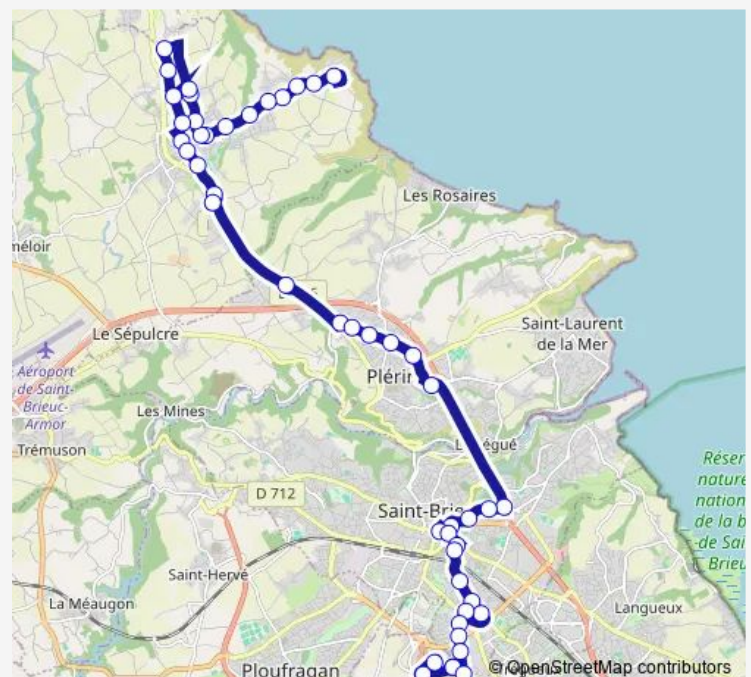

### Route schedule

L'Herminier — Stade

Monday 06:34-20:01

Tuesday 06:34-20:01

Wednesday 06:34-20:01

Thursday 06:34-20:01

Friday 06:34-20:01

Saturday 06:35-20:01

### Route info

Direction: L'Herminier

Stops: 57

Trip Duration: 1 hour 15 min

10 — Trégueux - Pordic

Eleusis

Les Rampes

Lieutenant Mounier