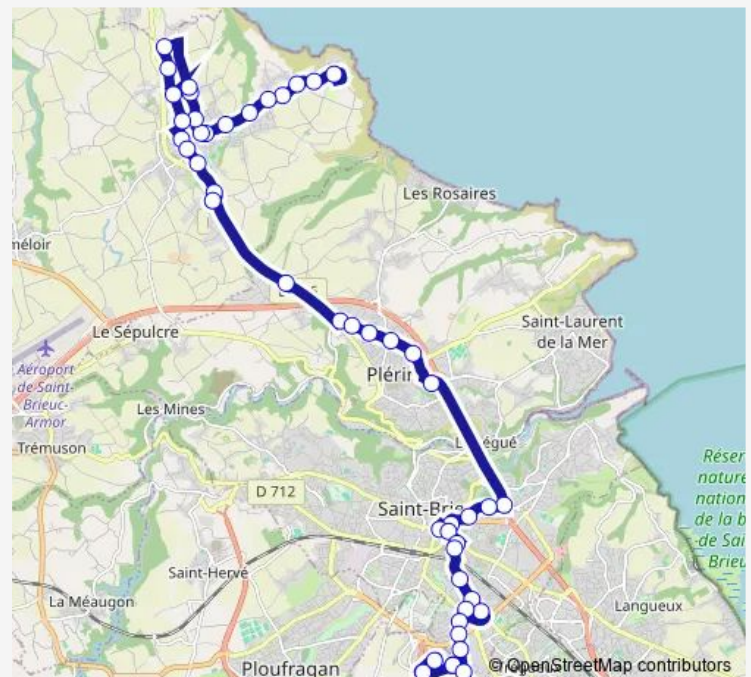

### Route schedule

L'Herminier — Stade

Monday 06:34-20:01

Tuesday 06:34-20:01

Wednesday 06:34-20:01

Thursday 06:34-20:01

Friday 06:34-20:01

Saturday 06:35-20:01

### Route info

Direction: L'Herminier

Stops: 57

Trip Duration: 1 hour 15 min

10 — Trégueux - Pordic

Eleusis

Les Rampes

Lieutenant Mounier