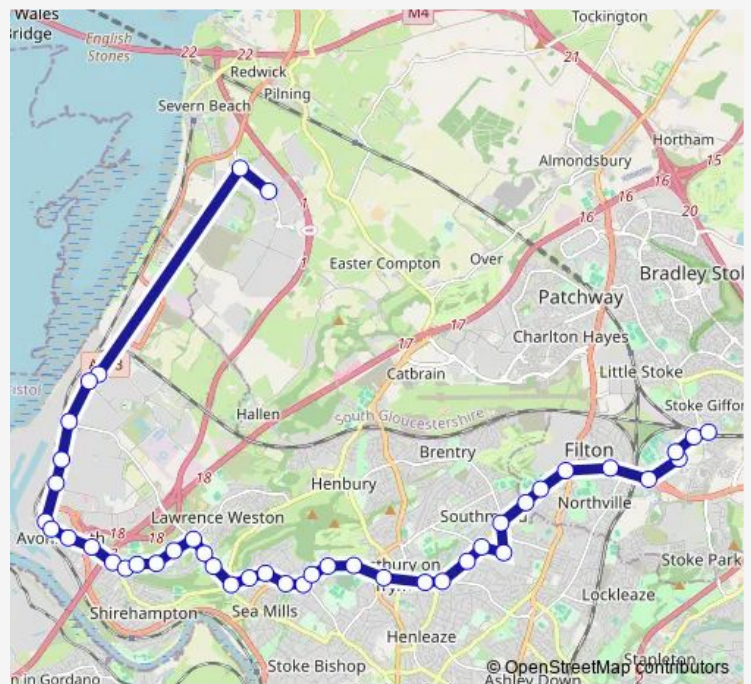

Sandyleaze

Churchill Drive

Coombe Lane

Route schedule

Bristol Parkway Stn — McLaren Road

Monday 07:20-19:15

Tuesday 07:20-19:15

Wednesday 07:20-19:15

Thursday 07:20-19:15

Friday 07:20-19:15

Saturday 06:30-18:50

Sunday 08:55-16:55

Route info

Direction: Bristol Parkway Stn

Stops: 43

Trip Duration: 0 hour 41 min

10 — Bristol Parkway - Severn Beach

The Dingle

Aldercombe Road

Haig Close

Elberton Road

Westbury Lane

Penpole Lane

Shirehampton Grn