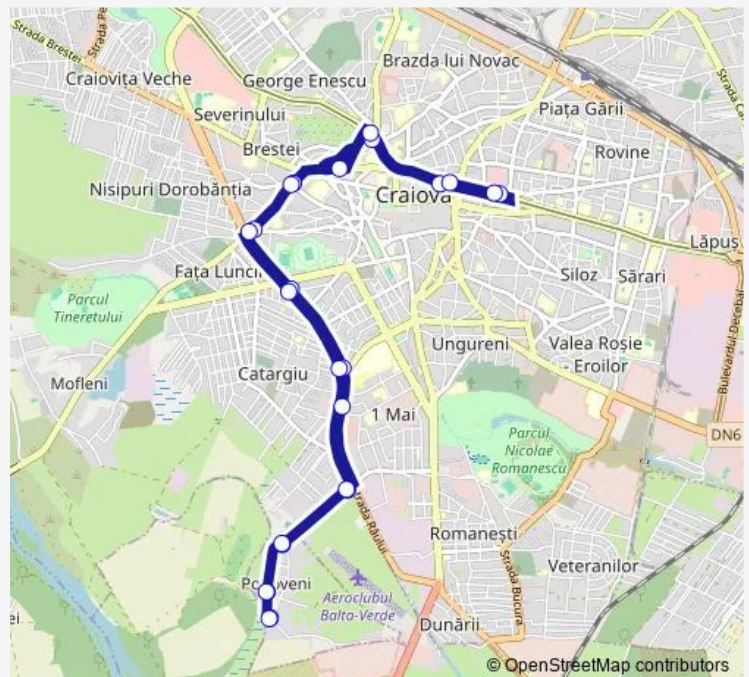

Thursday 05:30-20:30

Friday 05:30-20:30

Saturday 05:30-20:30

Sunday 05:30-20:30

Route info

Direction: Fantana Popoveni

Stops: 24

Trip Duration: 1 hour 0 min

■ 10 — Traseul 10

BusMaps

Biserica

Magazin

Fantana Popoveni Sosire

10 Bus time schedules and route maps are available in an offline PDF at busmaps.com. Use the busmaps.com website to see live bus times, train schedule or subway schedule, and step-by-step directions for all public transit in Craiova