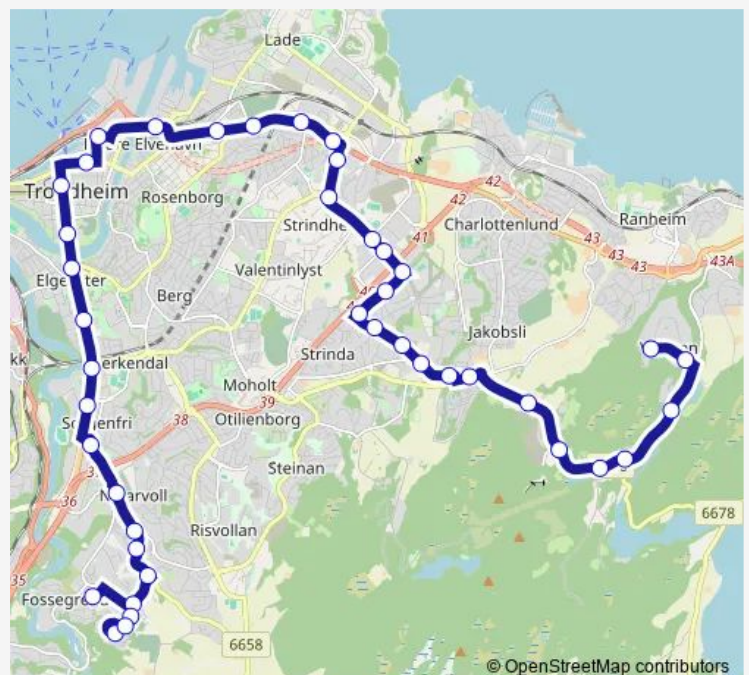

Thursday 09:37-23:57

Friday 09:37-23:57

Saturday 21:57-23:57

Sunday 07:37-23:37

Route info

Direction: Okstad østre

Stops: 46

Trip Duration: 0 hour 49 min

■ 10 — Sæterbakken- Strindheim- Sentrum- Ratesvingen

BusMaps

Studentersamfundet

Nidarosdomen

Prinsens gate

Olav Tryggvasons gate

Trondheim S

Dyre Halses gate