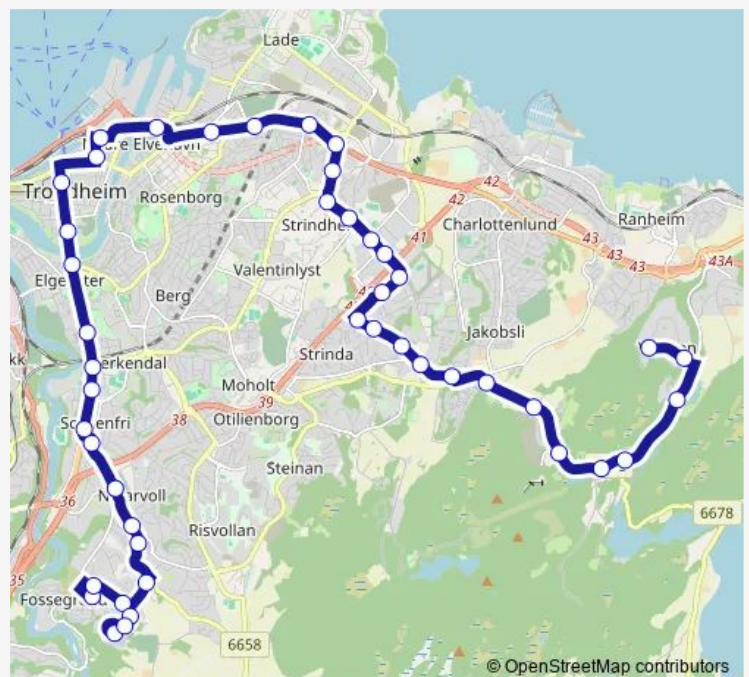

Thursday 09:37-23:57

Friday 09:37-23:57

Saturday 21:57-23:57

Sunday 07:37-23:37

Route info

Direction: Okstad østre

Stops: 46

Trip Duration: 0 hour 49 min

10 — Sæterbakken- Strindheim- Sentrum- Ratesvingen

BusMaps

Studentersamfundet

Nidarosdomen

Prinsens gate

Olav Tryggvasons gate

Trondheim S

Dyre Halses gate