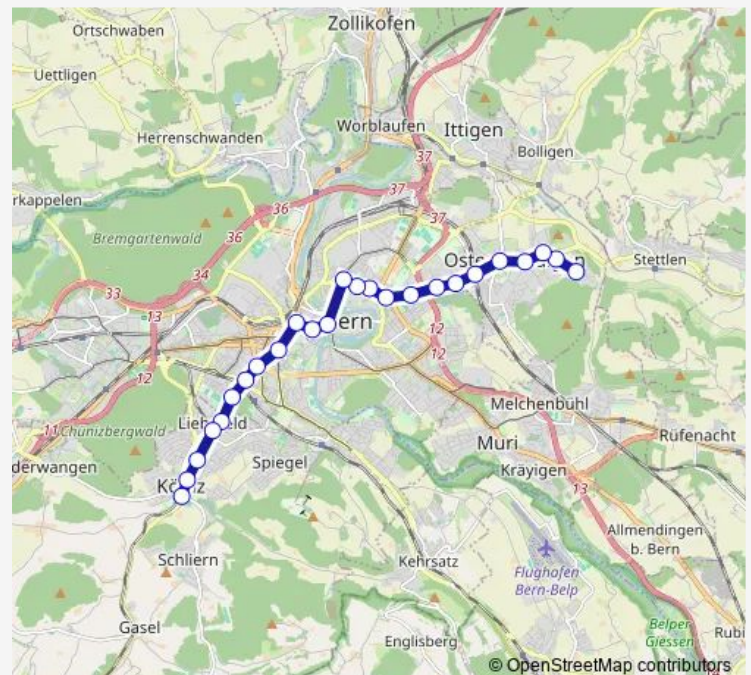

Thursday 07:40

Friday 07:40

Saturday —

Sunday —

Route info

Direction: Köniz, Schloss

Stops: 24

Trip Duration: 0 hour 35 min