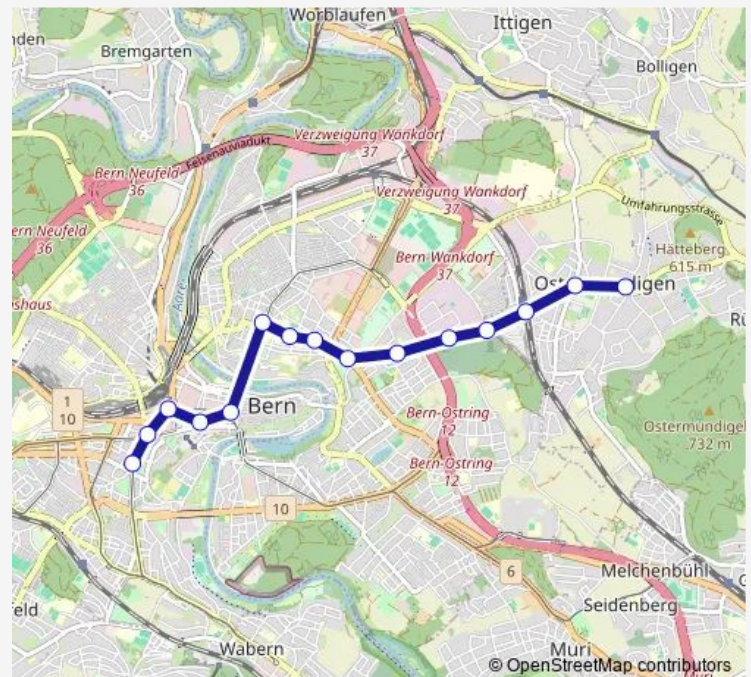

Tuesday —

Wednesday —

Thursday —

Friday 06:51

Saturday —

Sunday —

Route info

Direction: Bern, Monbijou

Stops: 15

Trip Duration: 0 hour 19 min

10 — B 10

Direction

Bern, Monbijou — Ostermundigen, Wegmühlegässli

15 stops

[Open route schedule](#)

Bern, Monbijou

Bern, Hirschengraben

Bern, Bahnhof

Bern, Bundesplatz

Bern, Zytglogge

Bern, Viktoriaplatz

Bern, Salem

Bern, Schönburg

Bern, Rosengarten

Thursday 06:20-16:05

Friday 06:20-16:05

Saturday —

Sunday —

Route info

Direction: Bern, Monbijou

Stops: 13

Trip Duration: 0 hour 22 min