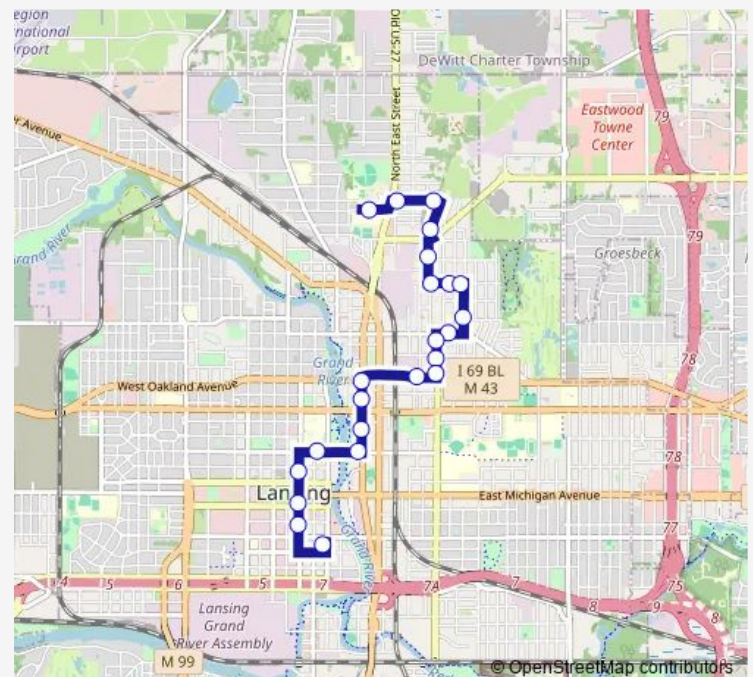

NBD Grand Ave past E Michigan Ave

NBD Grand before Shiawassee St

EBD Shiawassee past Cedar St

NBD Larch past Shiawassee

NBD Larch Street at Erie

NBD Pennsylvania past Saginaw St

NBD Pennsylvania past Oakland Ave

NBD Pennsylvania past Porter St

EBD Pennsylvania before Grand River

NBD Vermont past Grand River Av

NBD Vermont before Oak St

WBD North past Vermont Ave

WBD North past Massachusetts

WBD North before High St

NBD High past Whyte St

WBD Lake Lansing past High St

NBD N East past Lake Lansing

NBD N East past Banghart

NBD N East past Bates

Route schedule

Cata Trans Center — EBD Thomas at Hall St

Monday	06:25-22:15
Tuesday	06:00-22:15
Wednesday	06:25-17:45
Thursday	09:20-18:30
Friday	06:25-19:15
Saturday	10:00-21:15
Sunday	09:00-16:30

Route info

Direction: Cata Trans Center

Stops: 34

Trip Duration: 0 hour 20 min

10 — North Lansing - Turner

NBD N East past Howe

NBD N East past Orchard Glen

WBD Sheridan past N East