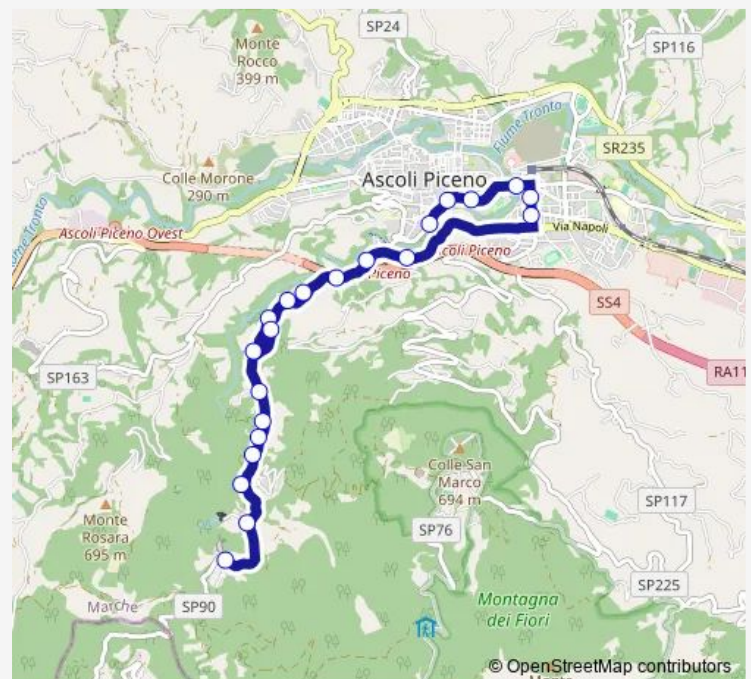

## Bus 10 Scuola D'Azeglio-Viale DE Gasperi-VIA Mediterraneo-Castel Trosino

[Go to website](#)

### Route schedule

Lungo Castellano -Scuola Media D'Azeglio — Capolinea Castel Trosino

Monday	13:05
Tuesday	13:05
Wednesday	13:05
Thursday	13:05
Friday	13:05
Saturday	13:05
Sunday	—

### Route info

Direction: Lungo Castellano -Scuola Media D'Azeglio

Stops: 21

Trip Duration: 0 hour 15 min

10 — Scuola D'Azeglio-Viale DE Gasperi-VIA Mediterraneo-Castel Trosino

10 Bus time schedules and route maps are available in an offline PDF at [busmaps.com](https://busmaps.com). Use the [busmaps.com](https://busmaps.com) website to see live bus times, train schedule or subway schedule, and step-by-step directions for all public transit in Ascoli Piceno