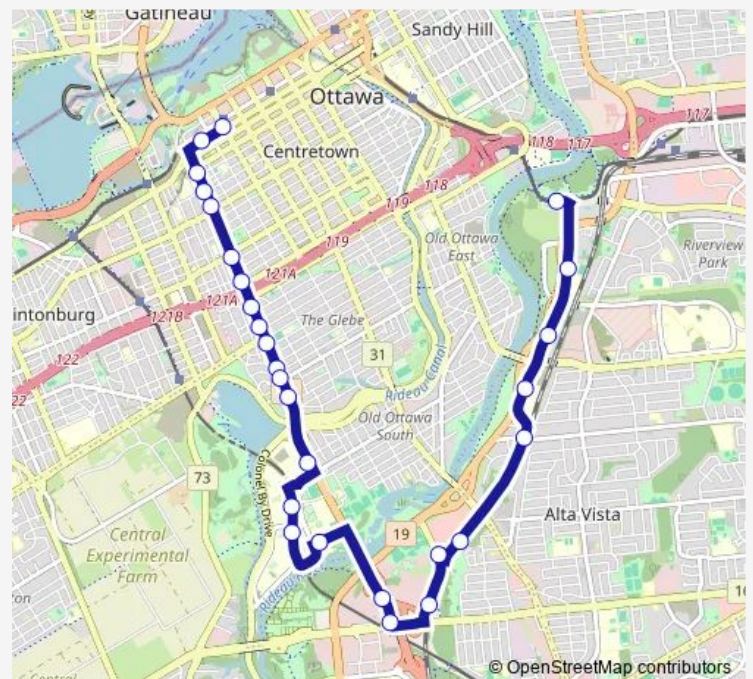

Bus 10

[Go to website](#)

Direction

Lyon A — Hurdman B

27 stops

[Open route schedule](#)

- Lyon A
- Albert / Bay
- Bronson / Laurier W
- Bronson / Primrose E
- Bronson / Somerset W
- Bronson / Gladstone
- Bronson / Raymond
- Bronson / Plymouth
- Bronson / Clemow
- Bronson / First
- Bronson / Kippewa
- Bronson / Madawaska
- Bronson / Lakeview
- Bronson / University
- Campus / Commons
- Carleton U (A)
- Raven / University
- 1500 Bronson
- Bronson / Heron (C)
- Heron 4a
- Data Centre / Billings Bridge

Route schedule

Lyon A — Hurdman B

Monday	05:35-01:40 ⁺¹
Tuesday	05:35-01:40 ⁺¹
Wednesday	05:35-01:40 ⁺¹
Thursday	05:35-01:40 ⁺¹
Friday	05:35-01:40 ⁺¹
Saturday	05:35-01:40 ⁺¹
Sunday	05:39-00:12 ⁺¹

Route info

Direction: Lyon A

Stops: 27

Trip Duration: 0 hour 30 min

Billings Bridge 2a

Pleasant Park 2a

Riverside 2a

Smyth 2a

Lycée Claudel 2a

Monday	04:25-00:29 ⁺¹
Tuesday	04:25-00:29 ⁺¹
Wednesday	04:25-00:29 ⁺¹
Thursday	04:25-00:29 ⁺¹
Friday	04:25-00:29 ⁺¹
Saturday	05:41-00:39 ⁺¹
Sunday	05:49-23:06

Route info

Direction: Hurdman D

Stops: 29

Trip Duration: 0 hour 29 min