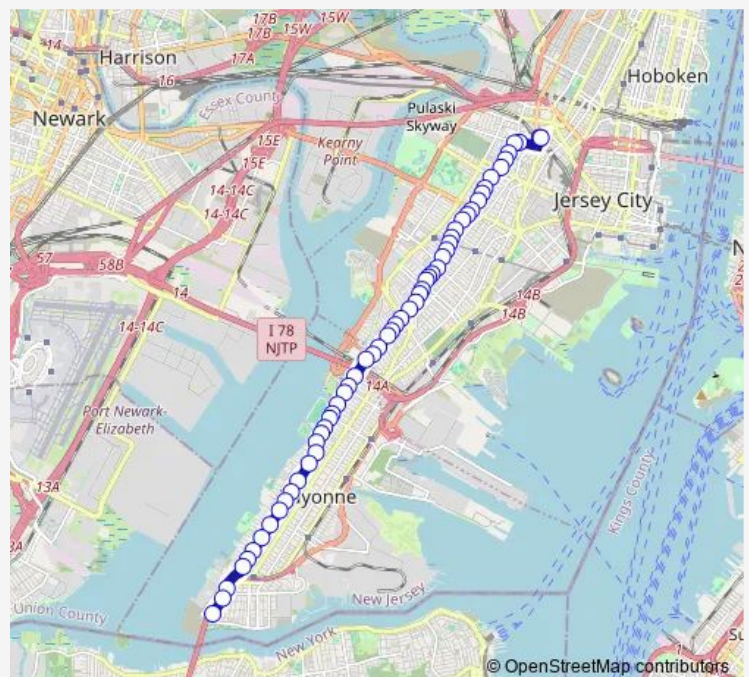

Direction

JFK Blvd AT 3RD St — Journal Square Transportation Center

58 stops

[Open route schedule](#)

- JFK Blvd AT 3RD St
- JFK Blvd AT 4TH St
- JFK Blvd AT W 7TH Street
- JFK Blvd AT 8TH St
- JFK Blvd AT 10th St
- JFK Blvd AT 12th St
- JFK Blvd AT 14th St
- JFK Blvd AT 16th St
- JFK Blvd AT Andrew St
- JFK Blvd AT 19th St
- JFK Blvd AT 21st St
- JFK Blvd AT 23rd St
- JFK Blvd AT 27th St
- JFK Blvd AT 30th St
- JFK Blvd AT 32nd St
- JFK Blvd AT 34th St
- JFK Blvd AT 38 TH St
- JFK Blvd AT 39th St
- JFK Blvd AT Delvin Dr
- JFK Blvd AT W 44th St
- JFK Blvd AT 48th St

Route schedule

JFK Blvd AT 3RD St — Journal Square Transportation Center

Monday	03:40-00:20 ⁺¹
Tuesday	04:20-00:20 ⁺¹
Wednesday	04:20-00:20 ⁺¹
Thursday	04:20-00:20 ⁺¹
Friday	04:20-00:20 ⁺¹
Saturday	05:00-00:20 ⁺¹
Sunday	05:00-01:10 ⁺¹

Route info

Direction: JFK Blvd AT 3RD St

Stops: 58

Trip Duration: 0 hour 48 min

JFK Blvd AT 50th St

JFK Blvd AT 52nd St

JFK Blvd AT 54th St

JFK Blvd AT 57th St

JFK Blvd AT 58th St

JFK Blvd AT 63rd St

JFK Blvd AT Pamrapo Ave

JFK Blvd AT Gates Ave

JFK Blvd AT Winfield Ave

JFK Blvd AT Pearsall Ave

JFK Blvd AT Greenville Ave

JFK Blvd AT Danforth Ave