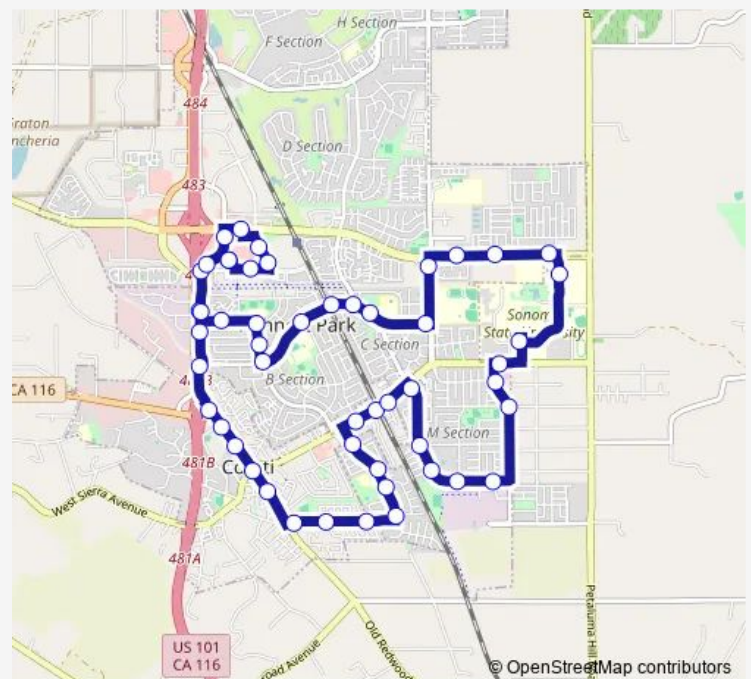

East Cotati Ave & Santero Way

East Cotati Ave & Windmill Farms Dr

Camino Colegio & East Cotati Ave

Route schedule

Hunter Dr & Senior Center — Rancho Cotate High School

Monday 07:20

Tuesday 07:20

Wednesday 07:20

Thursday 07:20

Friday 07:20

Saturday —

Sunday —

Route info

Direction: Hunter Dr & Senior Center

Stops: 38

Trip Duration: 0 hour 45 min

Saturday 09:00-17:15

Sunday —

Route info

Direction: Hunter Dr & Senior Center

Stops: 51

Trip Duration: 0 hour 41 min

Bodway Pkwy/ Middlebrook Way

Bodway & Maurice