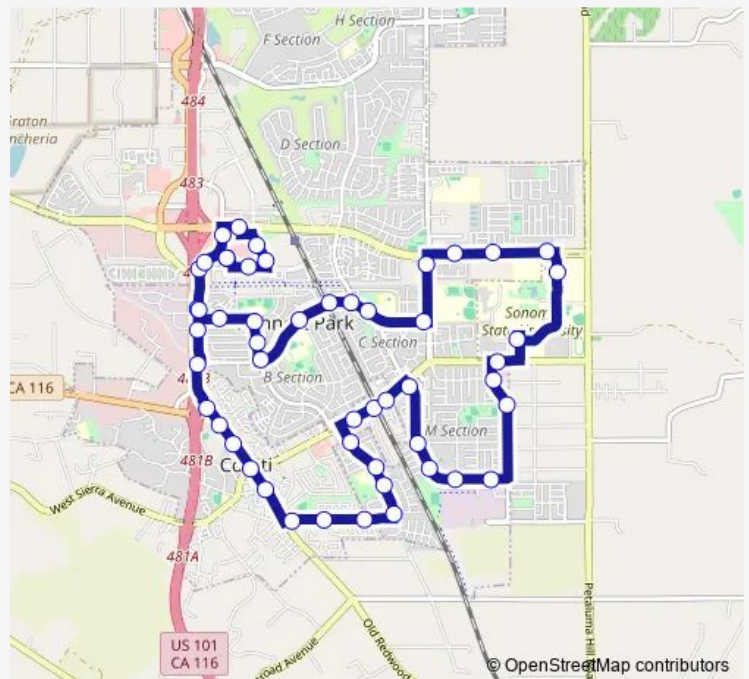

**Bus 10 Cotati, Rohnert Park, Sonoma State University**

[Go to website](#)

**Direction**

Hunter Dr & Senior Center — Rancho Cotate High School

38 stops

[Open route schedule](#)

- Hunter Dr & Senior Center
- Commerce Blvd & Enterprise Dr
- Commerce Blvd & Arlen Dr
- Commerce Blvd & Alison
- Commerce Blvd & Wilford Ln
- Old Redwood Hwy & Commerce Blvd
- Old Redwood Hwy & St Joseph Way
- Old Redwood Hwy & William Dr
- Cotati Hub
- Old Redwood Hwy & Page St
- Myrtle Ave & Macklin Dr
- Myrtle Ave & Veronda Way
- Myrtle Ave & Hahn
- Lancaster/Myrtle
- Lancaster & Lords Manor Way
- Lancaster & Liman Way
- Lancaster & Lincoln Ave
- E Cotati/Lancaster
- East Cotati Ave & Santero Way
- East Cotati Ave & Windmill Farms Dr
- Camino Colegio & East Cotati Ave

**Route schedule**

Hunter Dr & Senior Center — Rancho Cotate High School

Monday	07:20
Tuesday	07:20
Wednesday	07:20
Thursday	07:20
Friday	07:20
Saturday	—
Sunday	—

**Route info**

Direction: Hunter Dr & Senior Center

Stops: 38

Trip Duration: 0 hour 45 min

10 — Cotati, Rohnert Park, Sonoma State University

Camino Colegio & Magnolia

Camino Colegio & Maple

Camino Colegio & Mitchell (Credo Hs)

Camino Colegio & Wellness Way

Bodway Pkwy/ Middlebrook Way

Lawrence Jones Middle School

Snyder Ln & RP Express Way

Snyder Ln & RP Expressway

Rancho Cotate High School

**Direction**

Hunter Dr &amp; Senior Center — Hunter Dr &amp; Senior Center

51 stops

[Open route schedule](#)