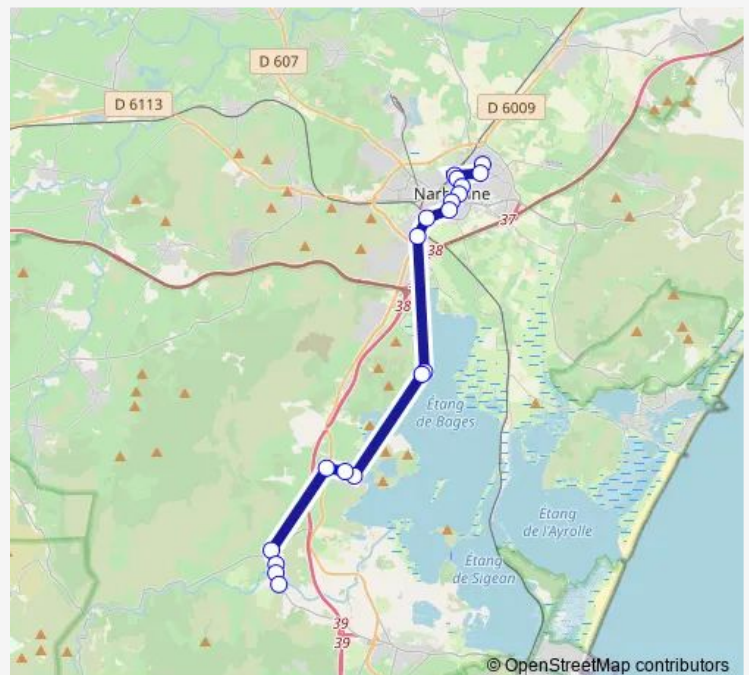

Narbonne Arago

Narbonne Voltaire

Narbonne Palais DU Travail

Narbonne Gare Condorcet

Narbonne Europe

Narbonne Louise Michel

Narbonne Montesquieu

Route schedule

Portel Tamaroque — Narbonne Montesquieu

Monday 07:03-08:00

Tuesday 07:03-08:00

Wednesday 07:03-08:00

Thursday 07:03-08:00

Friday 07:03-08:00

Saturday —

Sunday —

Route info

Direction: Portel Tamaroque

Stops: 19

Trip Duration: 0 hour 50 min

Direction

Narbonne Montesquieu — Portel Tamaroque

19 stops

[Open route schedule](#)