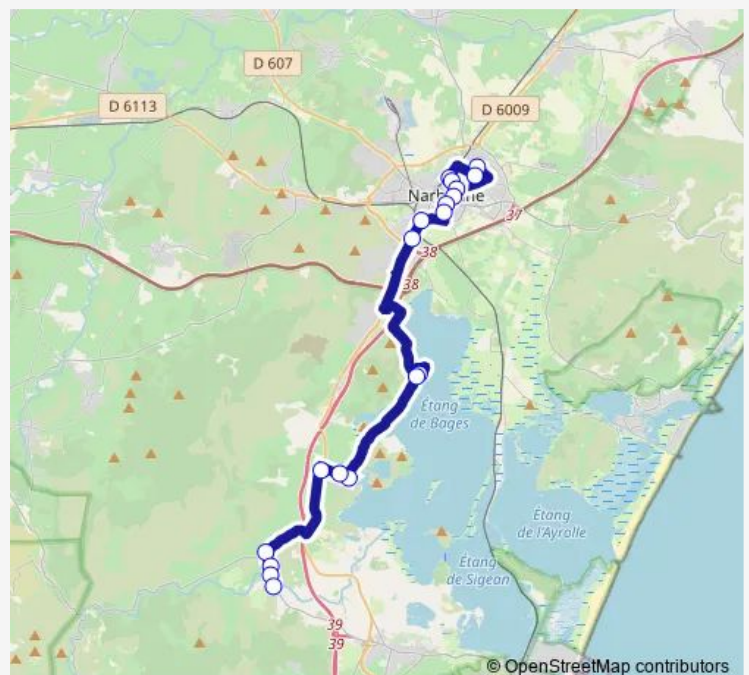

Narbonne Gare Condorcet

Narbonne Europe

Narbonne Louise Michel

Narbonne Montesquieu

Route schedule

Peyriac Cave Cooperative — Narbonne Montesquieu

Monday 07:03

Tuesday 07:03

Wednesday 07:03

Thursday 07:03

Friday 07:03

Saturday —

Sunday —

Route info

Direction: Peyriac Cave Cooperative

Stops: 14

Trip Duration: 0 hour 42 min

Direction

Peyriac ZI Peyriac — Narbonne Montesquieu

15 stops

[Open route schedule](#)

Peyriac ZI Peyriac

Bages LE Parc

Bages LE Lavoir