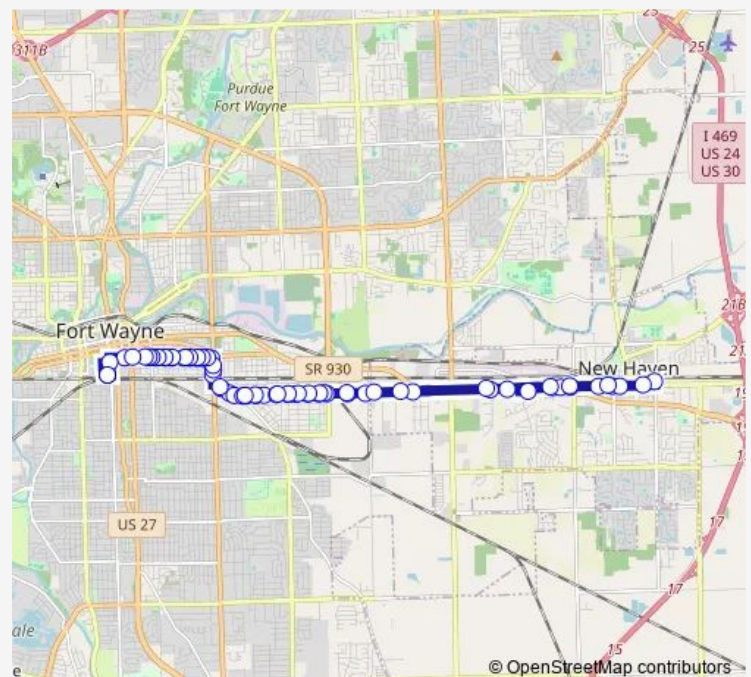

Lewis at Winter (Eb)

Lewis and Lillie

Lewis at Anthony (Eb)

Anthony at Alliger (Sb)

Anthony at Hayden (Sb)

Wayne Trace near Fletcher

Tokheim

Wayne Trace at Dubois

New Haven at Warren

New Haven at Summer

New Haven at Lombard

Route schedule

Central Station - Bay F — Green Street

Monday 20:15

Tuesday 20:15

Wednesday 20:15

Thursday 20:15

Friday 20:15

Saturday —

Sunday —

Route info

Direction: Central Station - Bay F

Stops: 41

Trip Duration: 0 hour 23 min

10 — New Haven

New Haven at Roy

New Haven at Edsall

New Haven at Birchwood

New Haven at Fleetwood

New Haven at Holly

New Haven at Redwood

New Haven at Coliseum (Eb)