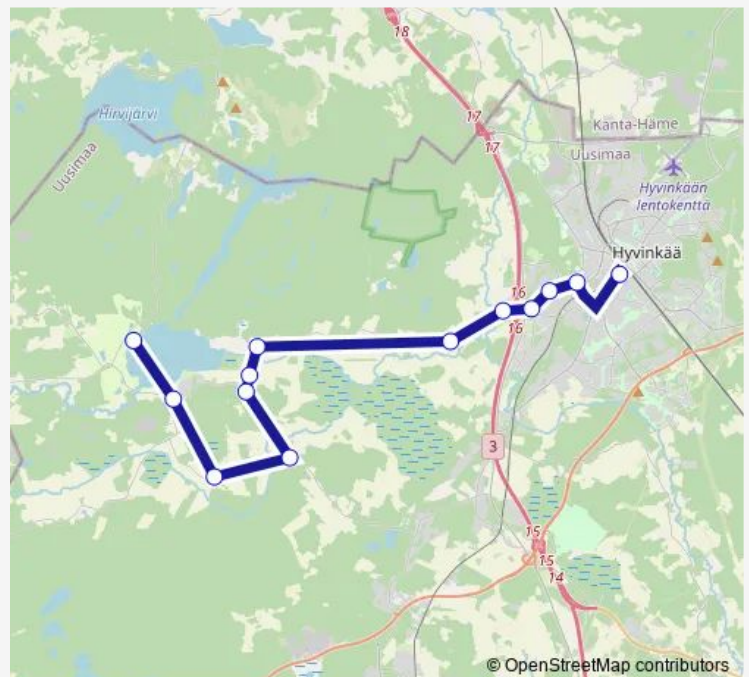

Route schedule

2 — Patoja I

Monday 07:25-08:45

Tuesday 07:25-08:45

Wednesday 07:25-08:45

Thursday 07:25-08:45

Friday 07:25-08:45

Saturday —

Sunday —

Route info

Direction: 2

Stops: 18

Trip Duration: 0 hour 35 min

■ 10 — Kytäjä - Helletorppa - Hyvinkää

BusMaps

Direction