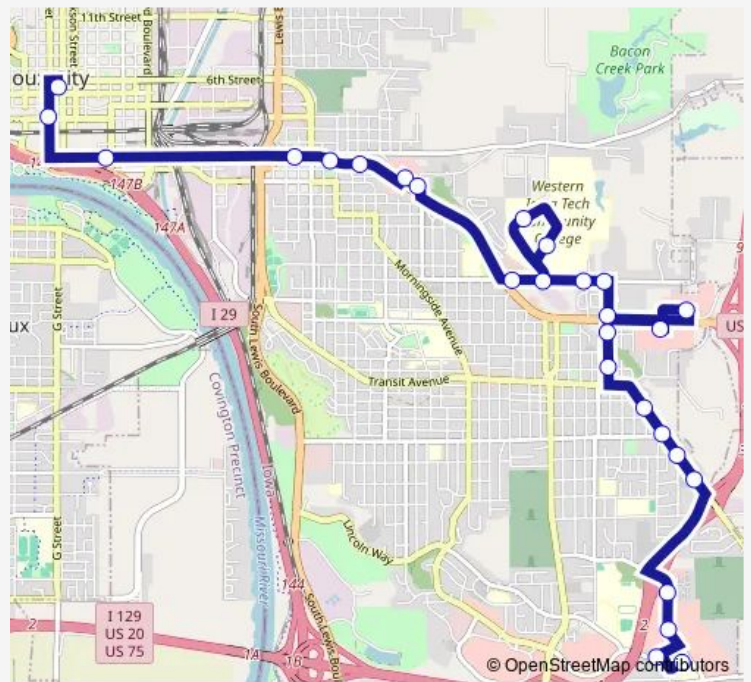

## Bus 10 Commons

[Go to website](#)

**Direction**  
 Unity Point Sunnybrook — MLK Transportation Center  
 25 stops  
[Open route schedule](#)

- Unity Point Sunnybrook
- Target Greatland
- Sunnybrook Dr - Mcdonalds
- Morningside Ave - Countryside Retirement Community
- Morningside Ave & Bushnell Ave
- Morningside Ave & Glenn Ave
- Morningside Ave & Oleander St
- Morningside Ave & South Olive St
- Maple St & Orleans Ave
- Maple St & Laurel Ave
- Maple St & Eastview Dr
- Maple St & Stone Ave
- Stone Ave & Pomegranite St
- Witcc Campus Entrance
- Witcc Campus - Front
- Witcc Campus - Back
- Stone Ave & Gordon Dr
- Gordon Dr & Martha St
- Gordon Plaza Frontage Rd - Hy-Vee Gas Station
- Alice St & Gordon Dr
- Gordon Dr & Rustin St

### Route schedule

Unity Point Sunnybrook — MLK Transportation Center

Monday	06:56-16:56
Tuesday	06:56-16:56
Wednesday	06:56-16:56
Thursday	06:56-16:56
Friday	06:56-16:56
Saturday	07:56-16:56
Sunday	—

### Route info

Direction: Unity Point Sunnybrook

Stops: 25

Trip Duration: 0 hour 24 min

10 — Commons

Gordon Dr & Linn St

Gordon Dr & Virginia St

Nebraska St & 3rd St

MLK Transportation Center

**Direction**

MLK Transportation Center — Unity Point Sunnybrook

27 stops

[Open route schedule](#)

MLK Transportation Center

Pierce St &amp; 3rd St

Gordon Dr &amp; Virginia St