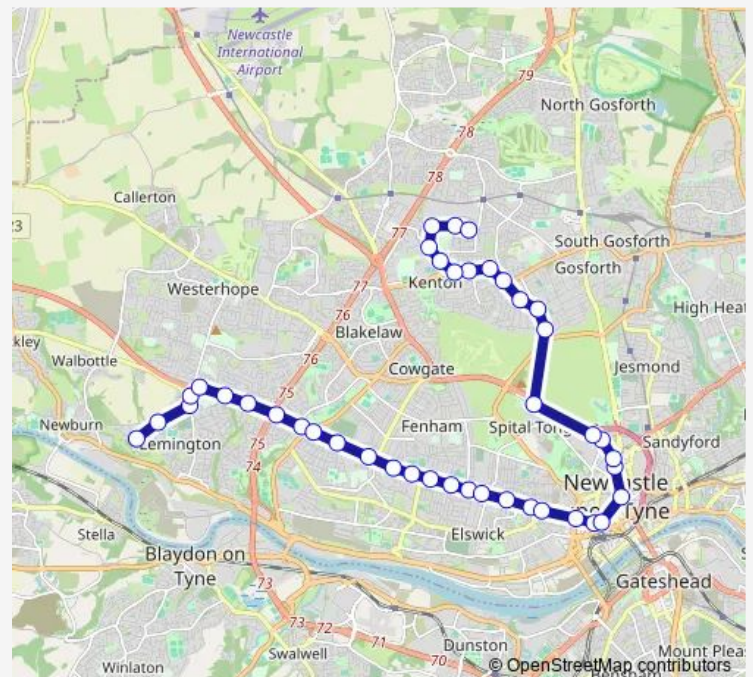

Central Stn Neville St

Westgate Road-Westgate Hill

Westgate Road-Tindal Street

Route schedule

Delamere Road — West Denton Park

Monday 06:07-22:46

Tuesday 06:07-22:46

Wednesday 06:07-22:46

Thursday 06:07-22:46

Friday 06:07-22:46

Saturday 07:17-22:46

Sunday 07:32-22:46

Route info

Direction: Delamere Road

Stops: 41

Trip Duration: 0 hour 51 min

10 — Chapel House or West Denton Park - North Kenton

Westgate Road-Elswick Street

Westgate Road-Gloucester Road

Westgate Road-Dilston Road

Newcastle CAV Campus

West Road-The Plaza

West Road-Colston Street

West Road-College

Friday 06:34-23:28

Saturday 06:34-23:28

Sunday 07:21-23:28

Route info

Direction: West Denton Park

Stops: 42

Trip Duration: 0 hour 45 min

Haymarket St Mary's Place