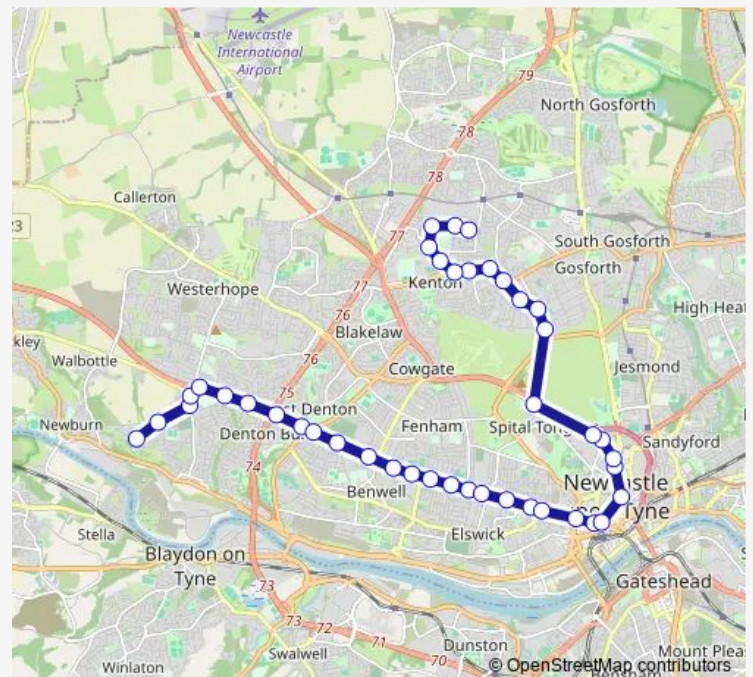

Westgate Road-Tindal Street

### Route schedule

Delamere Road — West Denton Park

Monday 06:07-22:46

Tuesday 06:07-22:46

Wednesday 06:07-22:46

Thursday 06:07-22:46

Friday 06:07-22:46

Saturday 07:17-22:46

### Route info

Direction: Delamere Road

Stops: 41

Trip Duration: 0 hour 42 min

10 — Chapel House or West Denton Park - North Kenton

Westgate Road-Elswick Street

Westgate Road-Gloucester Road

Westgate Road-Dilston Road

## Route info

Direction: West Denton Park

Stops: 42

Trip Duration: 0 hour 49 min

Haymarket St Mary's Place

Haymarket Barras Bridge

Claremont Road-University

Claremont Rd-Claremont PI