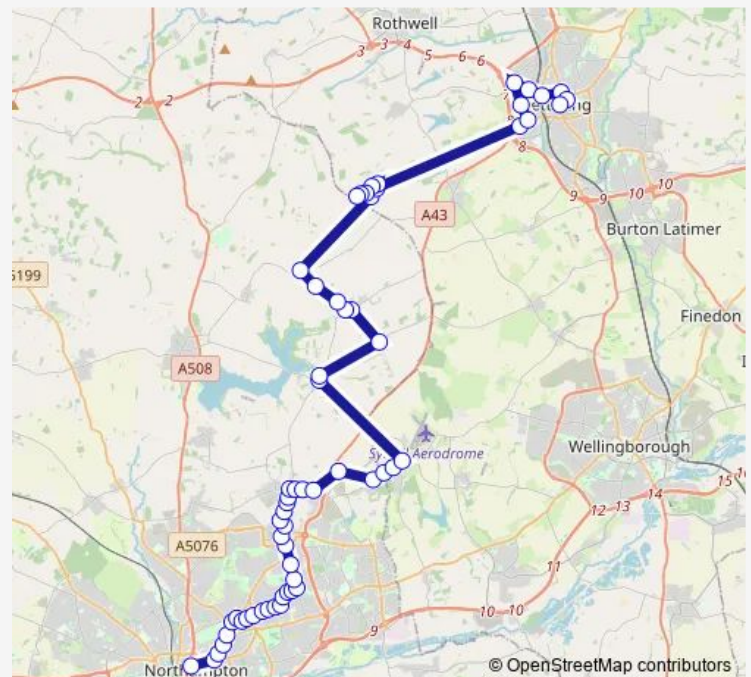

### Route schedule

Bus Interchange — Northampton Bus Interchange

Monday 18:22

Tuesday 18:22

Wednesday 18:22

Thursday 18:22

Friday 18:22

Saturday 06:24

### Route info

Direction: Bus Interchange

Stops: 58

Trip Duration: 1 hour 41 min

10 — Northampton - Kettering

White Swan PH

Farm Close

The Horseshoe PH