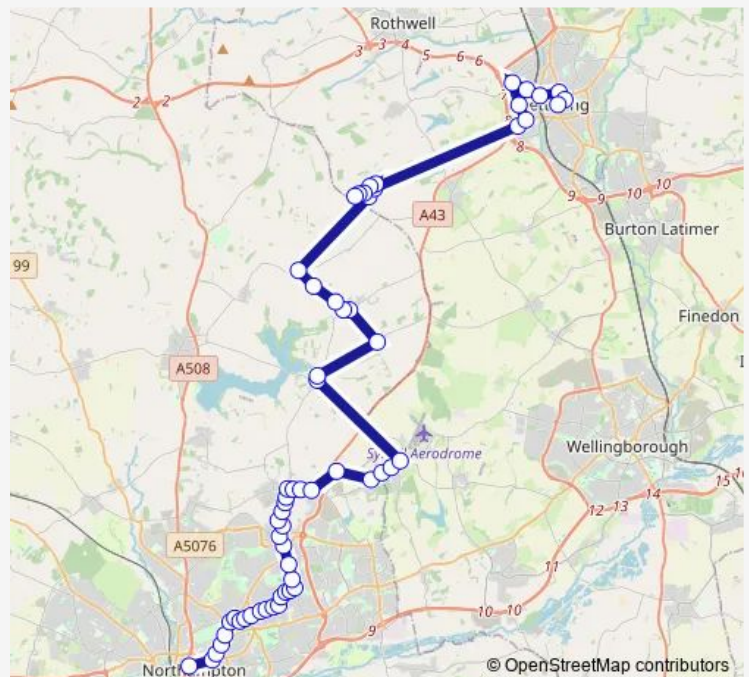

### Route schedule

Bus Interchange — Northampton Bus Interchange

Monday 18:22

Tuesday 18:22

Wednesday 18:22

Thursday 18:22

Friday 18:22

Saturday 06:24

### Route info

Direction: Bus Interchange

Stops: 58

Trip Duration: 1 hour 41 min

■ 10 — Northampton - Kettering

White Swan PH

Farm Close

The Horseshoe PH