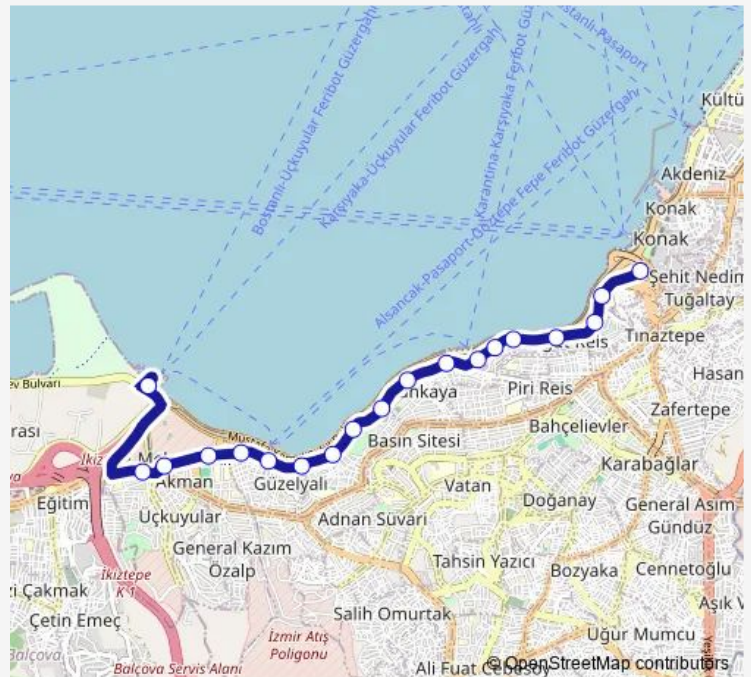

Bahribaba

Route schedule

Üçkuyular iskele Son Durak — Bahribaba

Monday 06:00-23:30

Tuesday 06:00-23:30

Wednesday 06:00-23:30

Thursday 06:00-23:30

Friday 06:00-23:30

Saturday 06:00-23:30

Sunday 06:40-21:30

Route info

Direction: Üçkuyular iskele Son Durak

Stops: 19

Trip Duration: 0 hour 39 min

10 — Üçkuyular İskele - Konak

BusMaps

Direction

Bahribaba — Üçkuyular iskele Son Durak

20 stops

[Open route schedule](#)

Bahribaba

Atatürk Kültür Merkezi

Kız Lisesi

Karataş Anadolu Lisesi