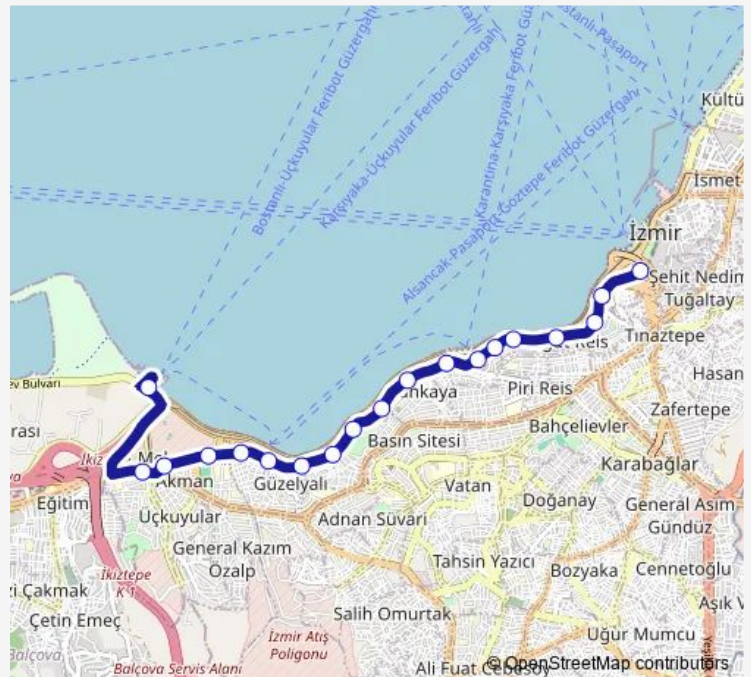

Route schedule

Üçkuyular iskele Son Durak — Bahribaba

Monday	06:00-23:30
Tuesday	06:00-23:30
Wednesday	06:00-23:30
Thursday	06:00-23:30
Friday	06:00-23:30
Saturday	06:00-23:30
Sunday	06:40-21:30

Route info

Direction: Üçkuyular iskele Son Durak

Stops: 19

Trip Duration: 0 hour 39 min

10 — Üçkuyular İskele - Konak

BusMaps

Direction

Bahribaba — Üçkuyular iskele Son Durak

20 stops

Tuesday 00:00-23:20

Wednesday 00:00-23:20

Thursday 00:00-23:20

Friday 00:00-23:20

Saturday 00:00-23:30

Sunday 07:20-22:10

Route info

Direction: Bahribaba