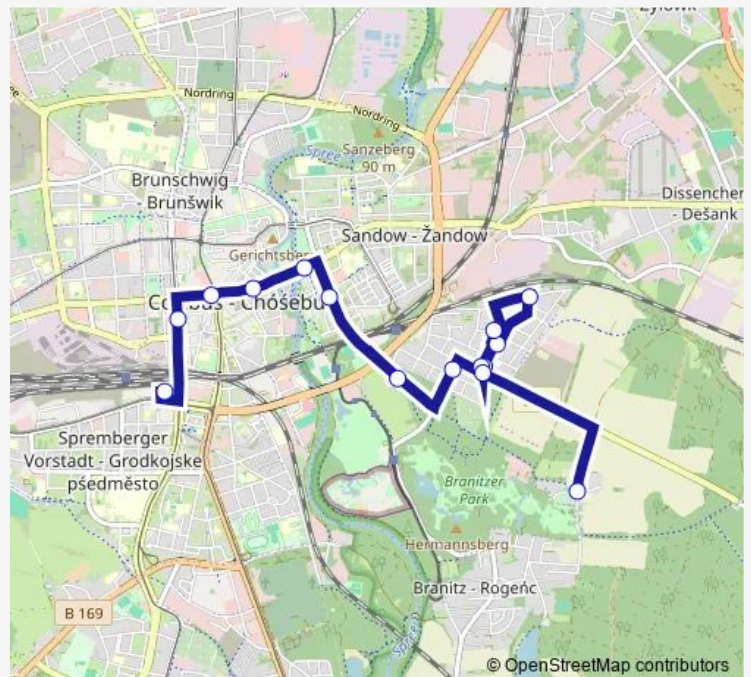

### Route schedule

Cottbus, Schloss Branitz — Cottbus, Hauptbahnhof

Monday —

Tuesday —

Wednesday —

Thursday —

Friday —

Saturday —

Sunday

09:32-16:32

### Route info

Direction: Cottbus, Schloss Branitz

Stops: 13

Trip Duration: 0 hour 20 min

## Direction

Cottbus, Hauptbahnhof — Cottbus, Schloss Branitz

15 stops

[Open route schedule](#)

Cottbus, Hauptbahnhof

Cottbus, Stadtmuseum

Cottbus, Stadtpromenade

Cottbus, Freiheitsstr.