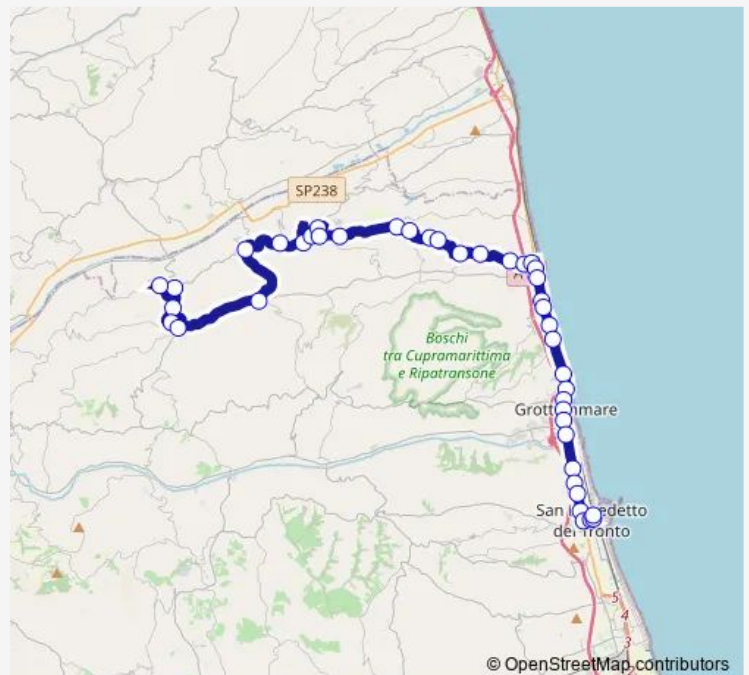

Monday —

Tuesday 15:10

Wednesday 15:10

Thursday 15:10

Friday 15:10

Saturday 15:10

Sunday —

Route info

Direction: Carassai - Chiesa

Stops: 42

Trip Duration: 1 hour 5 min

Ponte Menocchia

Campo Sportivo

Mostra Malacologia

Cupramarittima - Bivio Santi-Morrison

Cupramarittima - Quartiere Europa